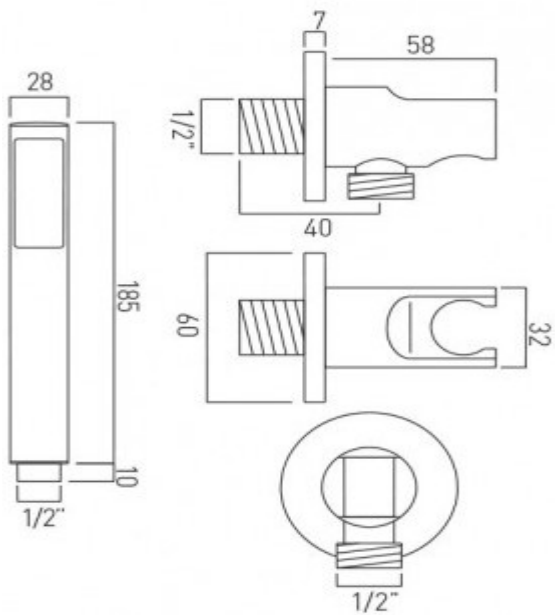

where inspiration flows
taps | showering | accessories

technical sheet
product code: ZOO-SFMKWO-C/P

technical drawing:

description: single function mini shower kit
wall mounted
with hose and bracket with integral outlet
1/2" inlet

finishes: chrome

H₂O Eco recommended flow regulator product code: FR-SHOWER/9-C/P

guarantee: 12 year guarantee

minimum operating pressure: 0.2 bar LP

flow rate at 3.0 bar flow pressure: 29 l/min

'mixed measurements' refers to equal hot and cold water supply
flow rate for unregulated flow unless flow regulator fitted as standard