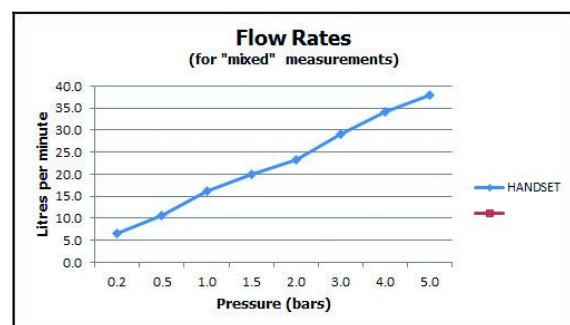

where inspiration flows
taps | showering | accessories

technical sheet
product code: ZOO-SFMKWO-C/P

technical drawing:

description: single function mini shower kit
wall mounted
with hose and bracket with integral outlet
1/2" inlet

finishes: chrome

H₂O Eco recommended flow regulator product code: FR-SHOWER/9-C/P

guarantee: 12 year guarantee

minimum operating pressure: 0.2 bar LP

flow rate at 3.0 bar flow pressure: 29 l/min

'mixed measurements' refers to equal hot and cold water supply
flow rate for unregulated flow unless flow regulator fitted as standard