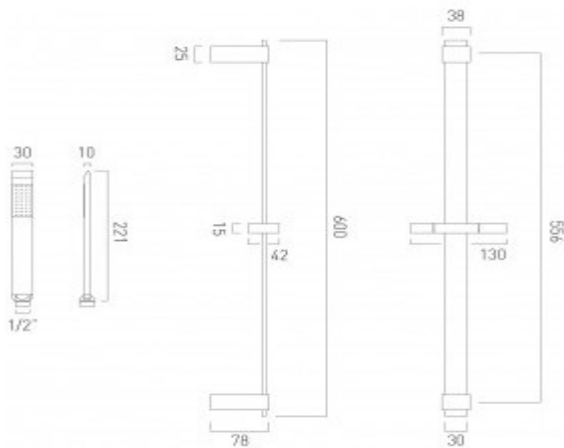

where inspiration flows  
taps | showering | accessories

technical sheet  
product code: OMI-SFSRK-C/P

technical drawing:

description: omika single-function slide rail shower kit with  
• single function handset  
• rub-clean  
• 600mm slide rail  
• 150cm shower hose  
• wall mounted

finishes: chrome

**Eco** recommended flow regulator product code: Optional  
(FR-FLEXI/8-PLA)

guarantee: 12 year guarantee

minimum operating pressure: 1.0 bar MP

flow rate at 3.0 bar flow pressure: 13 l/min