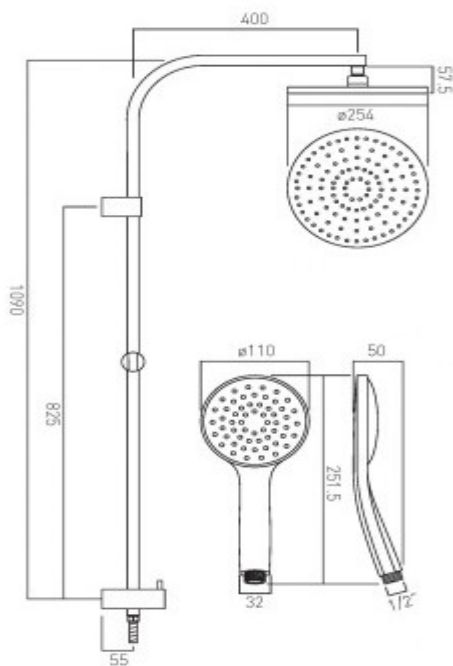

where inspiration flows
taps | showering | accessories

technical sheet
product code: WG-RRK/DIV-148-C/P

technical drawing:

description: rigid riser kit
with diverter
with integral outlet
for use with concealed valves
1/2" threaded inlet

finishes: chrome

 recommended flow regulator product code: FR-SHOWER/9-C/P

guarantee: 12 year guarantee

minimum operating pressure: 1.0 bar MP