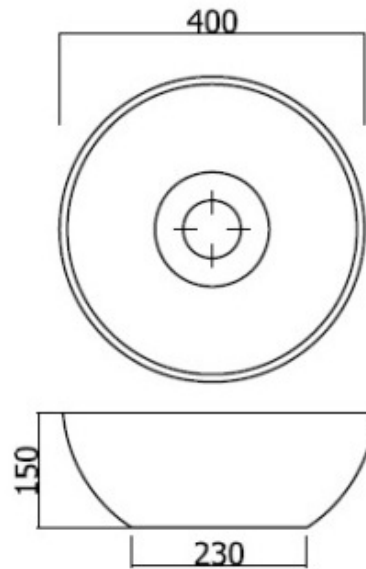

## TECHNICAL DATA SHEET

BRAND: BAGNODESIGN

RANGOON COUNTERTOP WASH BASIN Ø420 GY

### PRODUCT DATA

Range : ORIENTAL  
Product code : BDS-RAN-101413-A-GY  
Finish/Colour : DARK GREY  
Product type : COUNTERTOP BASIN  
Material : PORCELAIN  
Connection Size : 1 1/4"

### SCOPE OF DELIVERY

COUNTERTOP WASH BASIN