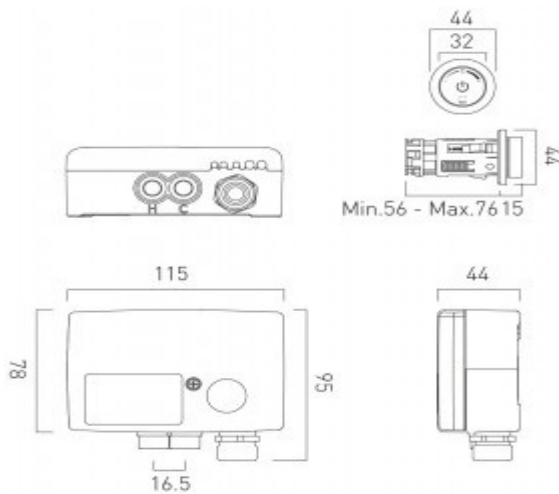

where inspiration flows  
taps | showering | accessories

technical sheet  
product code: DIA-1000

technical drawing:

description: Sensori SmartDial  
1 outlet digital shower control  
concealed thermostatic control unit  
2 x 1/2" female inlets  
1 x 1/2" male outlet  
minimum operating pressure 1.0 bar MP