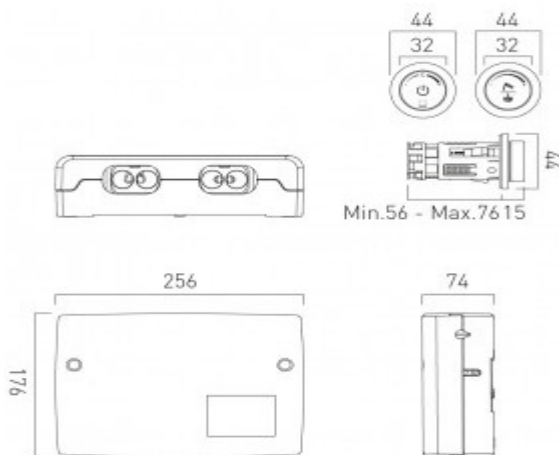

technical drawing:

description: Sensori SmartDial
2 outlet digital shower control
concealed thermostatic control unit
2 x 1/2" female inlets
2 x 1/2" female outlets
minimum operating pressure 1.0 bar MP