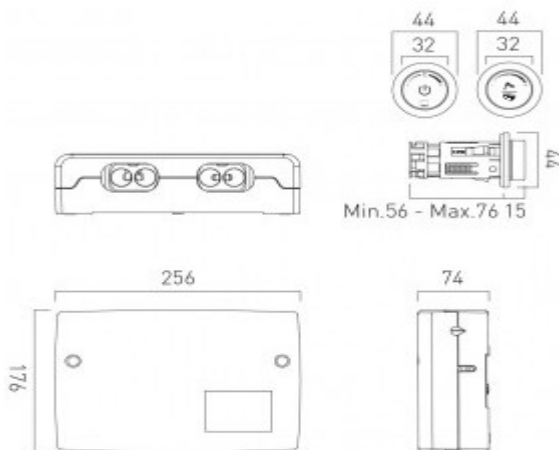

where inspiration flows
taps | showering | accessories

technical sheet
product code: DIA-2700

technical drawing:

description: Sensori SmartDial
2 outlet thermostatic digital bath & shower control
concealed thermostatic control unit
2 x 1/2" female inlets
2 x 1/2" female outlets
automatic bath-fill function
minimum operating pressure 1.0 bar MP