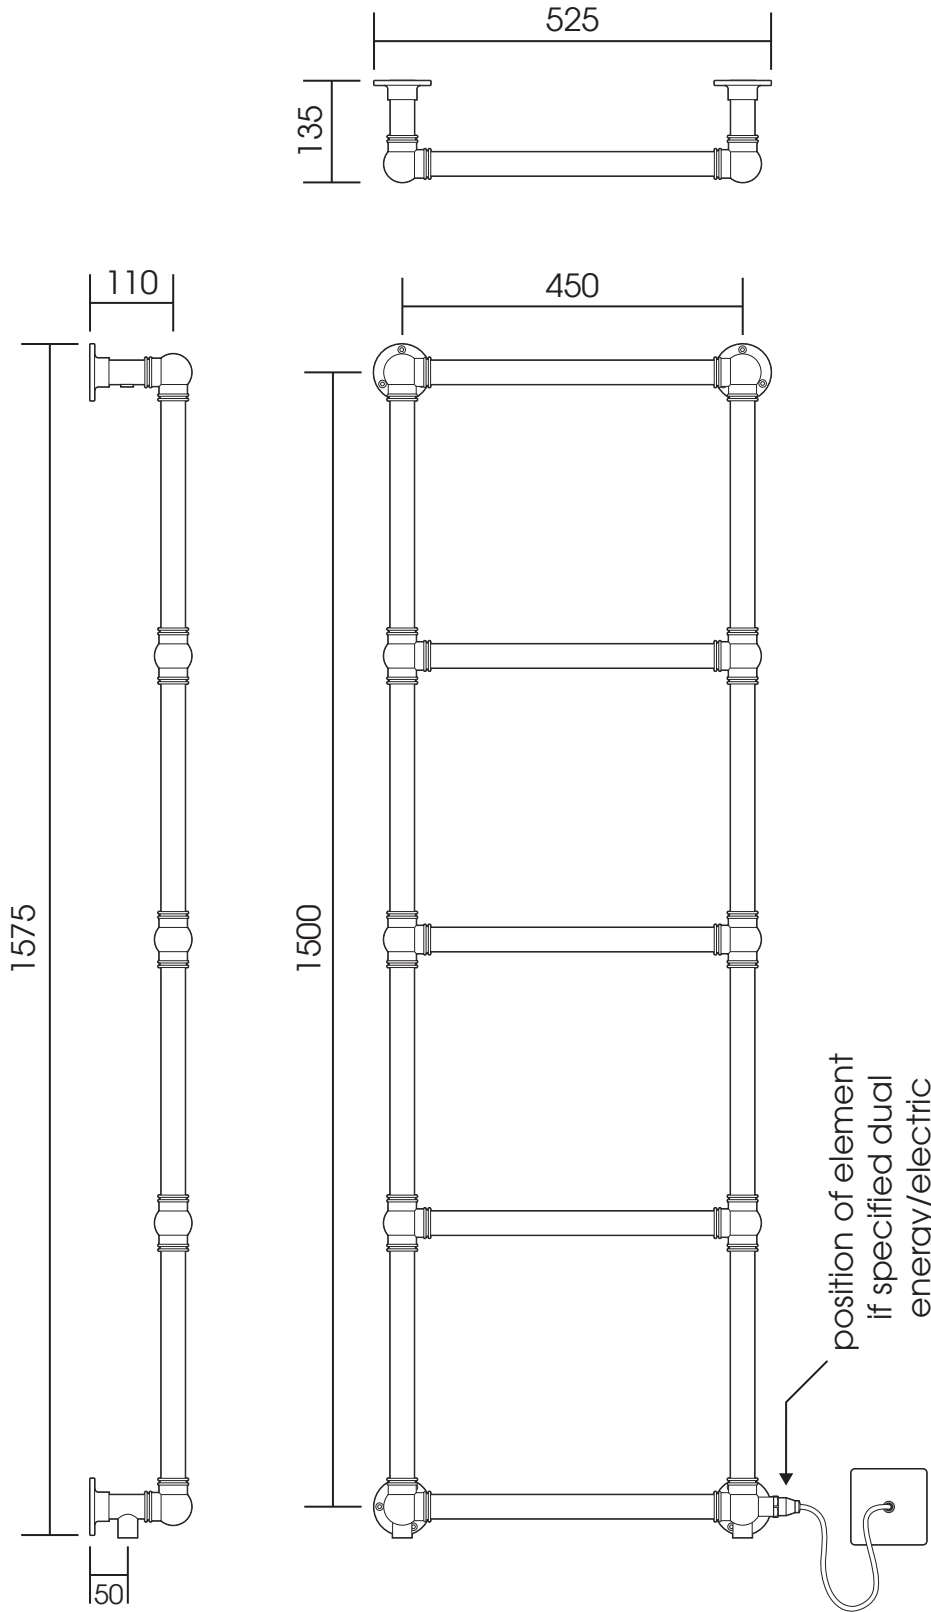

OG002F

Height: 1575

Tube \varnothing : 31.8

Width: 525

Output @ 50°C Δ T: 292 W

Depth: 135

Elec. element if specified: 125 W

Manufactured from ISO/CEN CuZn30As (BS CZ126) brass tube

ALL DIMENSIONS IN MILLIMETRES

Vogue UK Ltd. reserve the right to alter specifications without prior notice.

ALL MEASUREMENTS ARE NOMINAL DIMENSIONS ONLY, AND ARE NOT BINDING

SCALE 1:10

VOGUE

UK

Strawberry Lane Industrial Estate
Willenhall, West Midlands WV13 3RS
Tel: 01902 387000 Fax: 01902 387001
e-mail:sales@vogueuk.co.uk www.vogueuk.co.uk