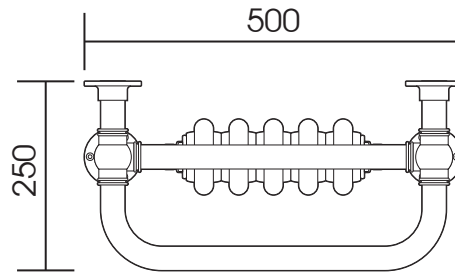

OG007

Height: 1500mm (59.05")
 Width: 500mm (19.68")
 Depth: 250mm (9.84")

Tube Ø: 31.8mm (1.25")
 Output @50°CΔT: 738W
 Elec. element if specified: 400W

mm	inches
1500	59.05
500	19.68
250	9.84
425	16.73
1462	57.55
100	3.93
343	13.5

Vogue UK Ltd. reserve the right to alter specifications without prior notice. ALL MEASUREMENTS ARE NOMINAL DIMENSIONS ONLY, AND ARE NOT BINDING.

*Some degree of flexibility does exist for junction box positioning. The mounting hardware should not be roughed in until the unit is on site.