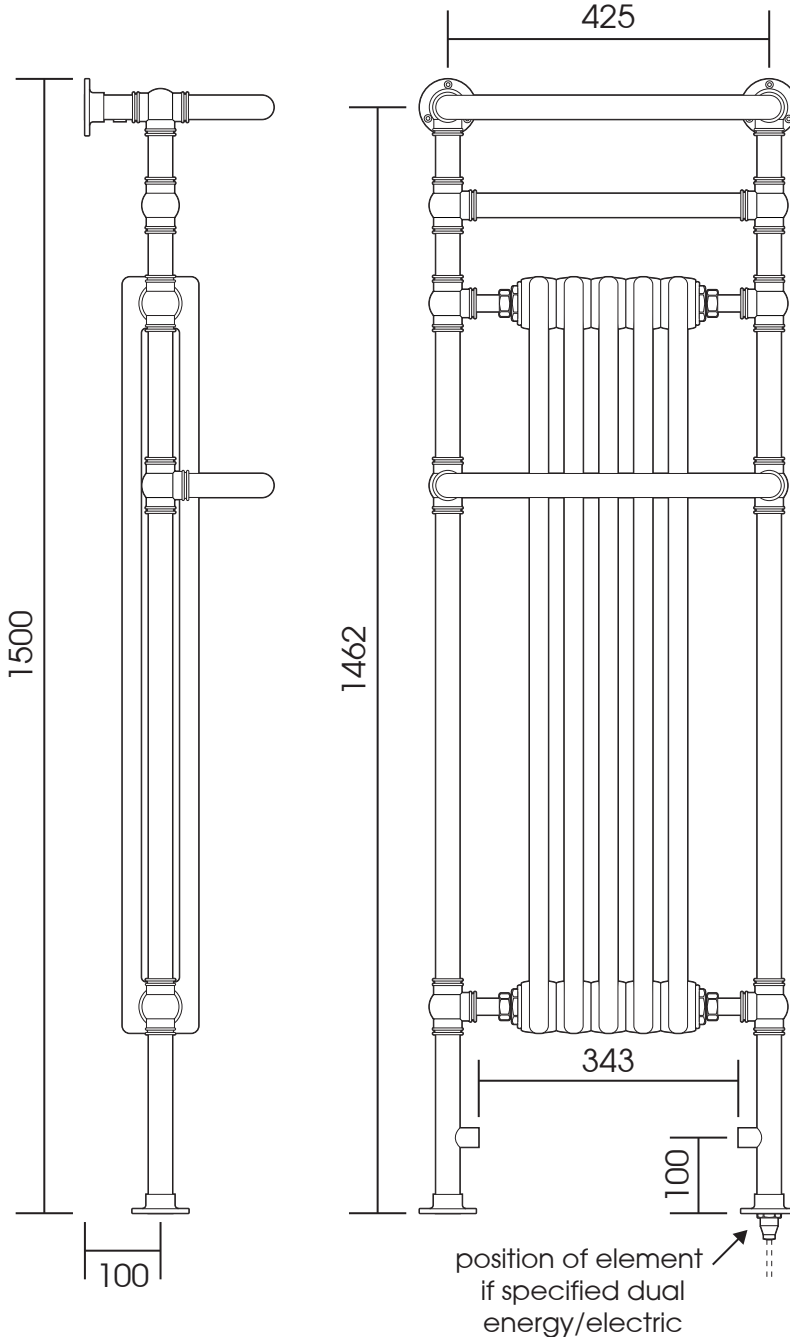

OG007

Height: 1500mm (59.05")
 Width: 500mm (19.68")
 Depth: 250mm (9.84")

Tube Ø: 31.8mm (1.25")
 Output @50°CΔT: 738W
 Elec. element if specified: 400W

mm	inches
1500	59.05
500	19.68
250	9.84
425	16.73
1462	57.55
100	3.93
343	13.5

Vogue UK Ltd. reserve the right to alter specifications without prior notice. ALL MEASUREMENTS ARE NOMINAL DIMENSIONS ONLY, AND ARE NOT BINDING.

*Some degree of flexibility does exist for junction box positioning. The mounting hardware should not be roughed in until the unit is on site.