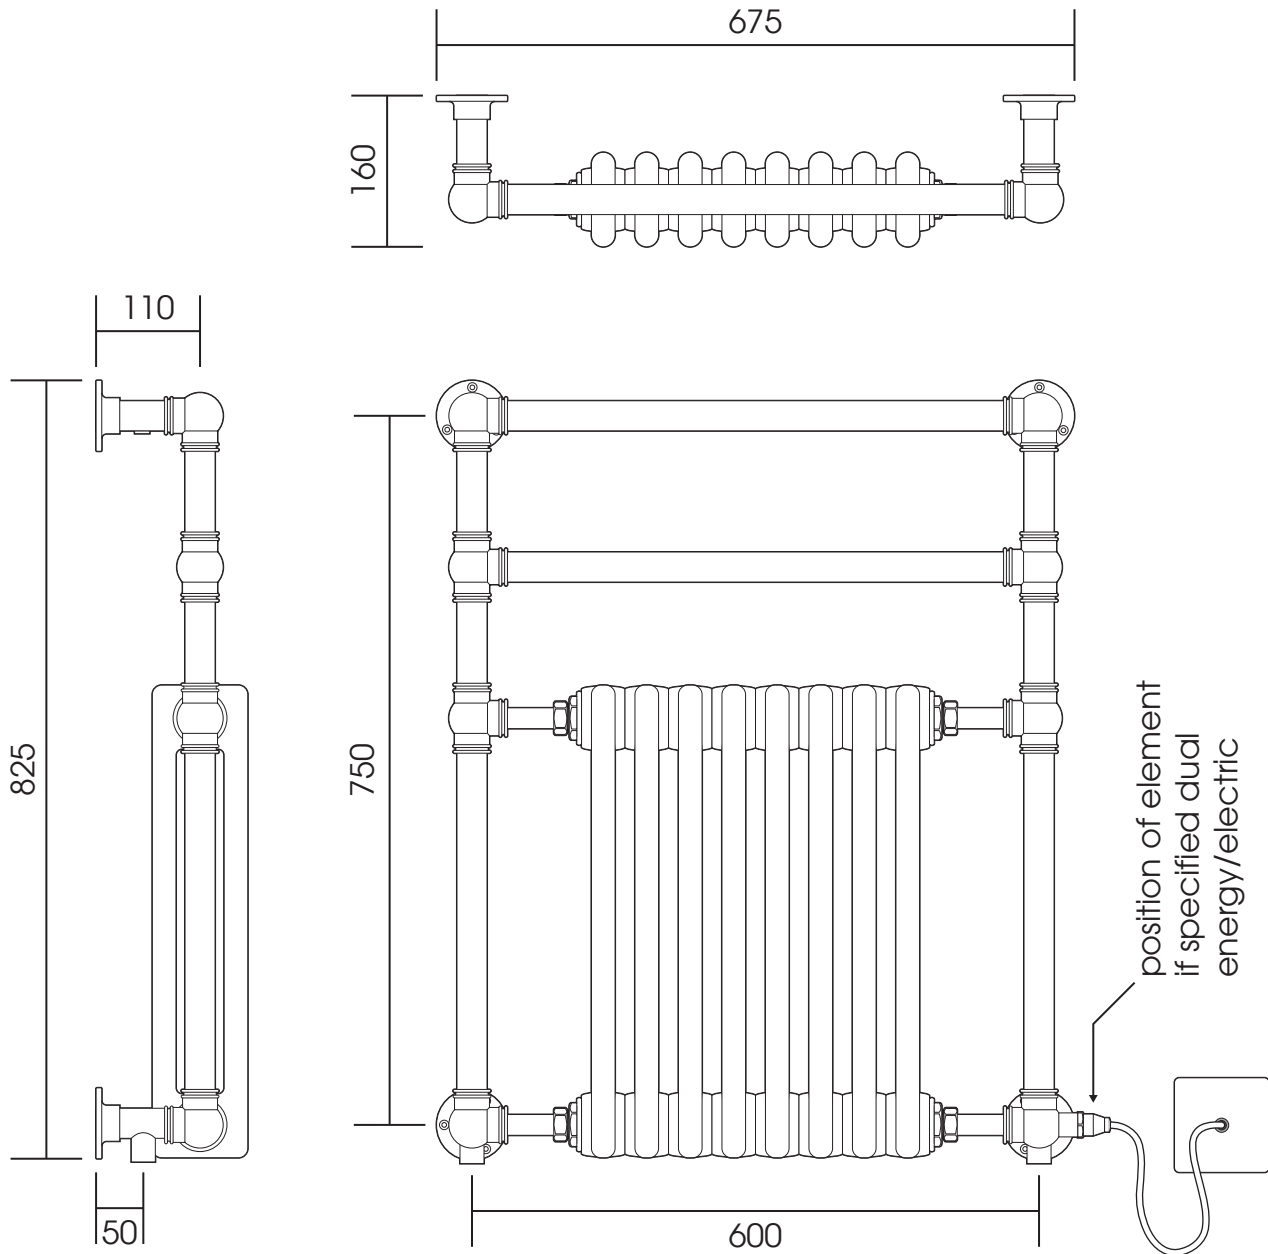

OG009B

Height: 825

Width: 675

Depth: 160 inc. rad.

Tube \varnothing : 31.8

Output @ 50°C Δ T: 570 W

Electric element: 400 W

All dimensions in millimetres

Manufactured from ISO/CEN CuZn30As (BS CZ126) brass tube

Vogue UK Ltd. reserve the right to alter specifications without prior notice.
All measurements are nominal dimensions only, and are not binding

SCALE 1:8