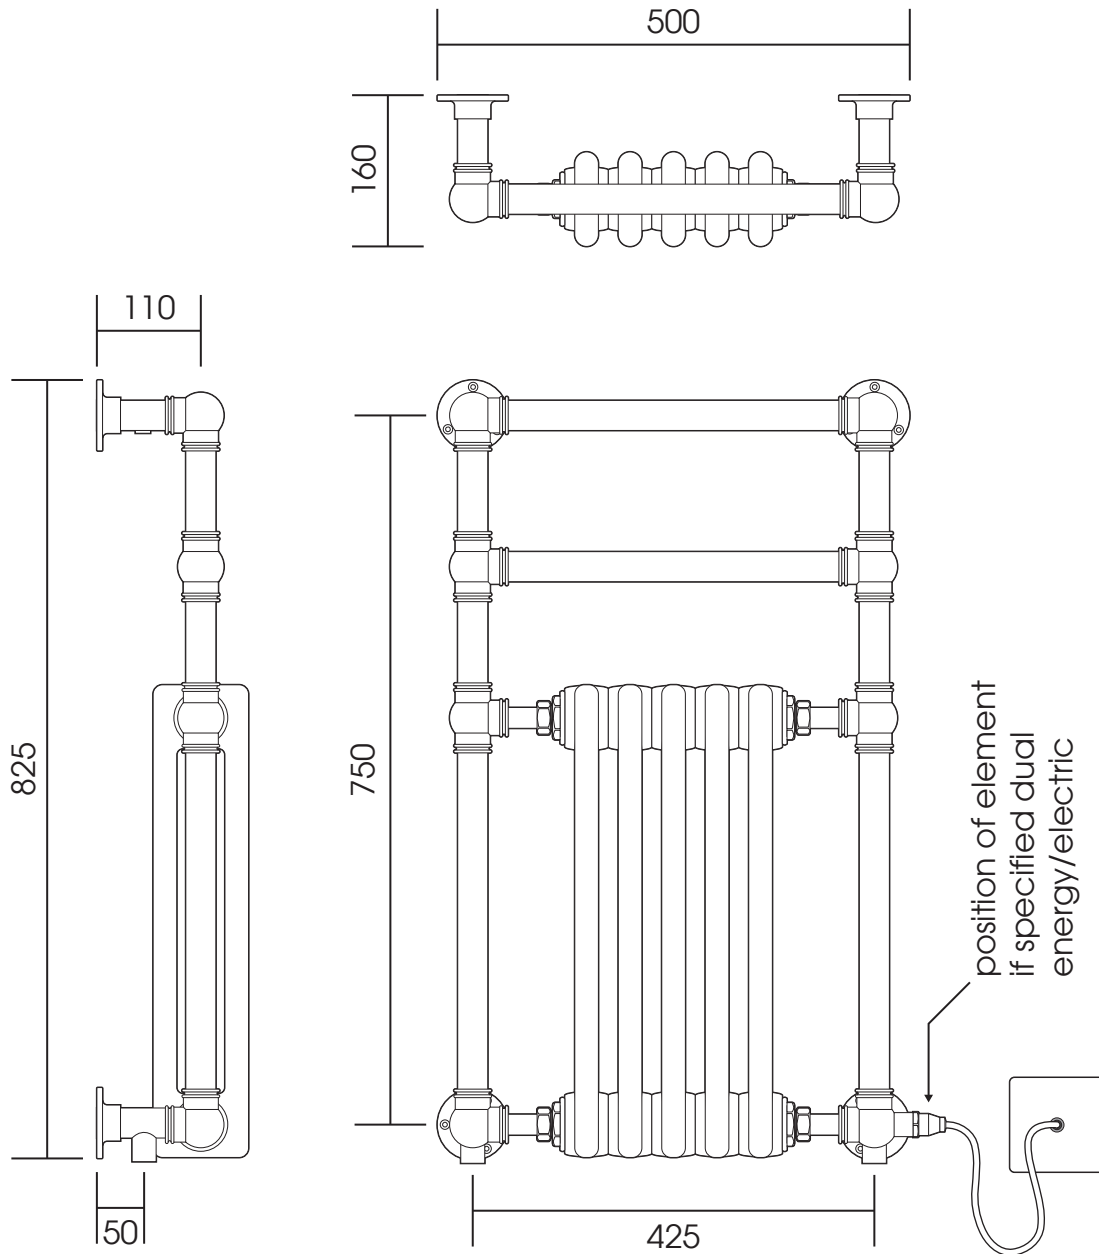

OG009C

Height: 825

Width: 500

Depth: 160 inc. rad.

Tube \varnothing : 31.8

Output @ 50°C Δ T: 384 W

Electric element: 200 W

All dimensions in millimetres

Manufactured from ISO/CEN CuZn30As (BS CZ126) brass tube

Vogue UK Ltd. reserve the right to alter specifications without prior notice.
All measurements are nominal dimensions only, and are not binding

SCALE 1:8