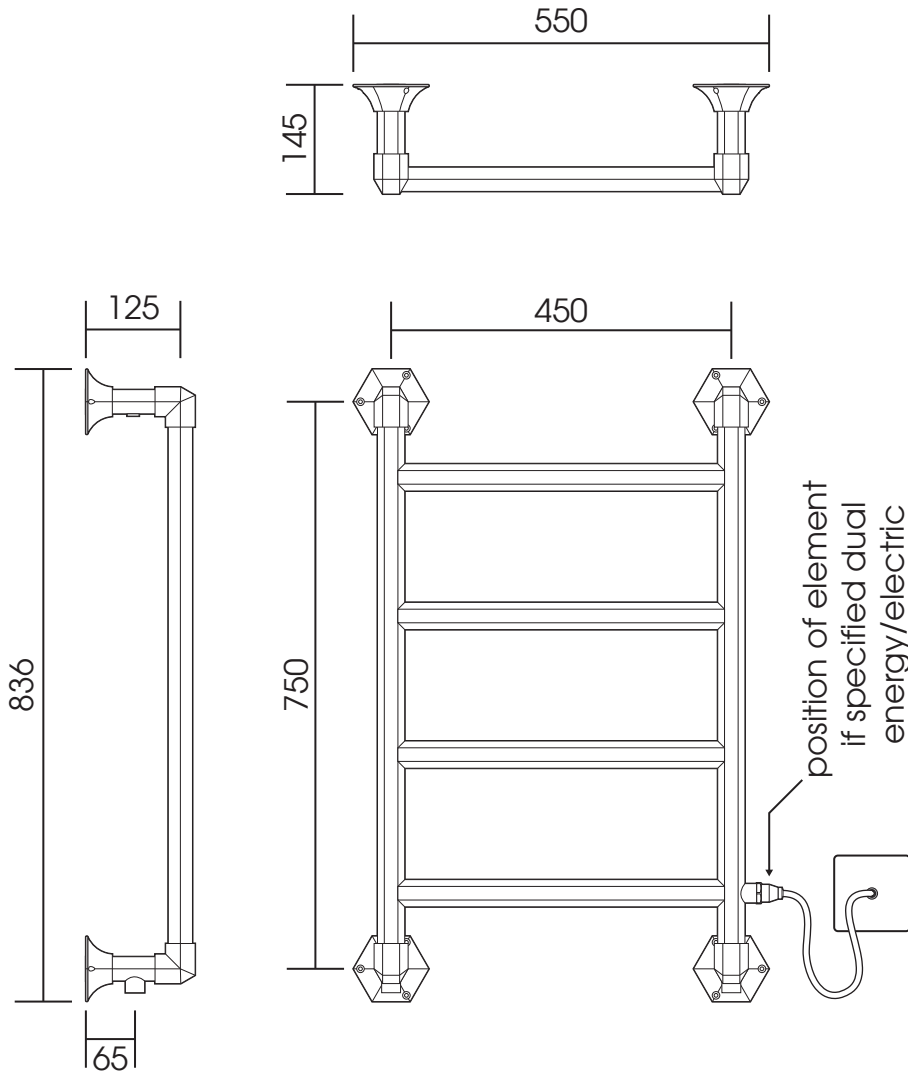

OG010A

Height: 836

Tube: 32mm Hex.

Width: 550

Output @ 50°CΔT: 211 W

Depth: 145

Elec. element if specified: 100 W

ALL DIMENSIONS IN MILLIMETRES

Manufactured from ISO/CEN CuZn30As (BS CZ126) brass tube

Vogue UK Ltd. reserve the right to alter specifications without prior notice.

ALL MEASUREMENTS ARE NOMINAL DIMENSIONS ONLY, AND ARE NOT BINDING

SCALE 1:10