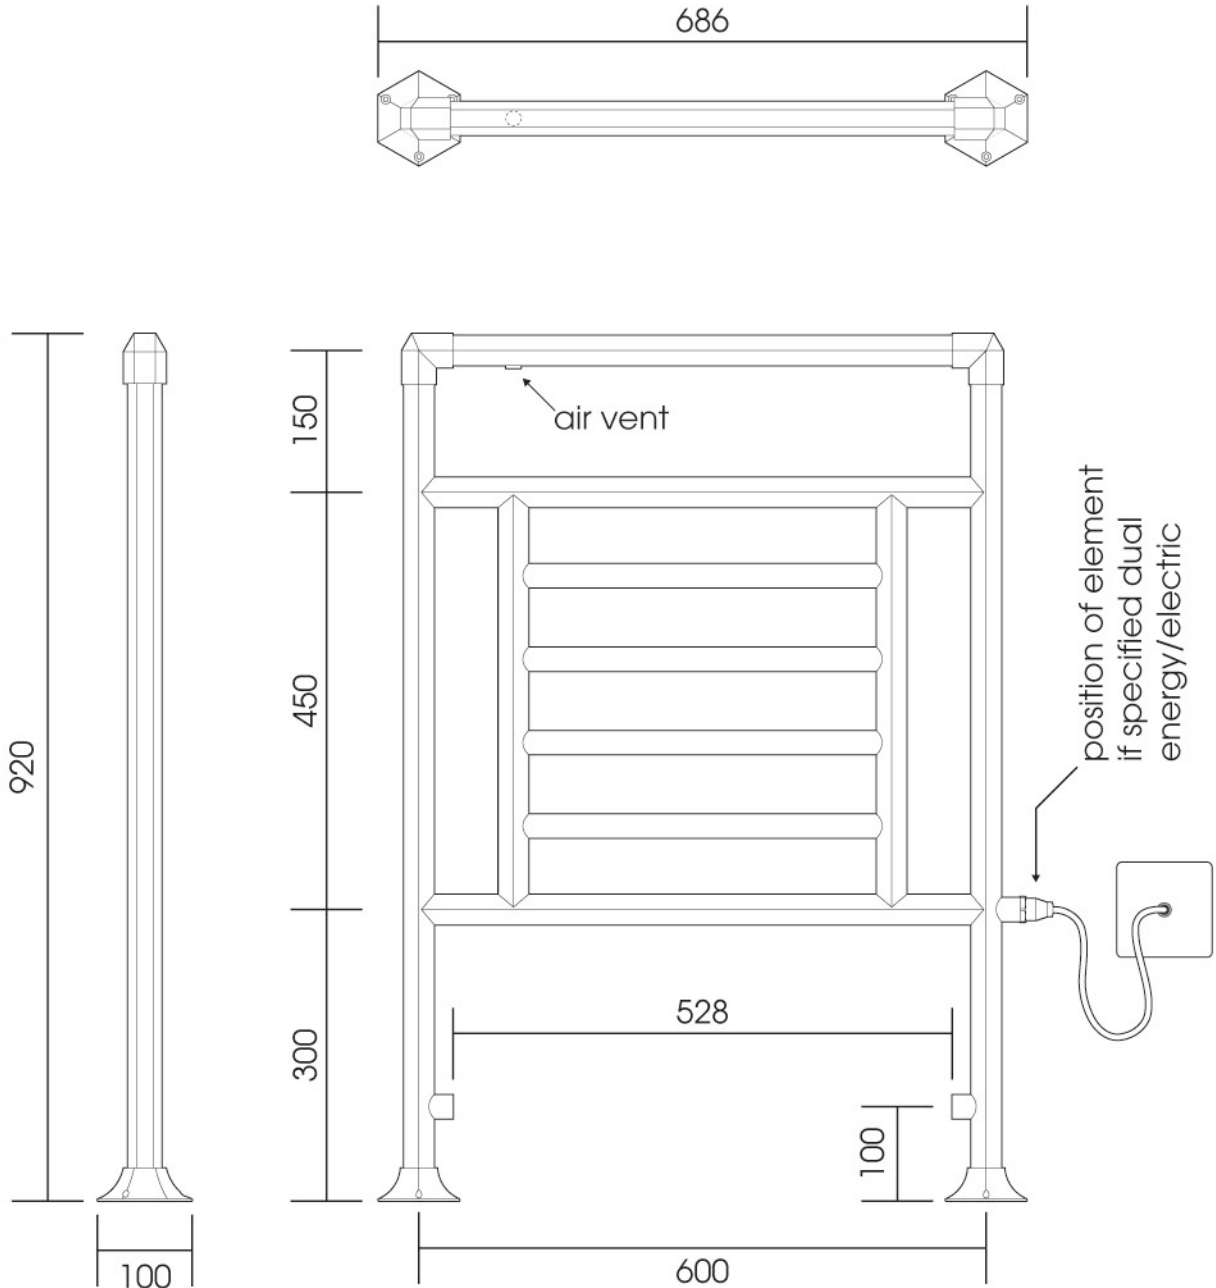

# OG013B

Height: 920

Width: 686

Depth: 100

Tube  $\varnothing$ : 25.4 + 32mm Hex.

Output @ 50°C $\Delta$ T: 379 W

Electric element: 125 W

All dimensions in millimetres

Manufactured from ISO/CEN CuZn30As (BS CZ126) brass tube

Vogue UK Ltd. reserve the right to alter specifications without prior notice.  
All measurements are nominal dimensions only, and are not binding