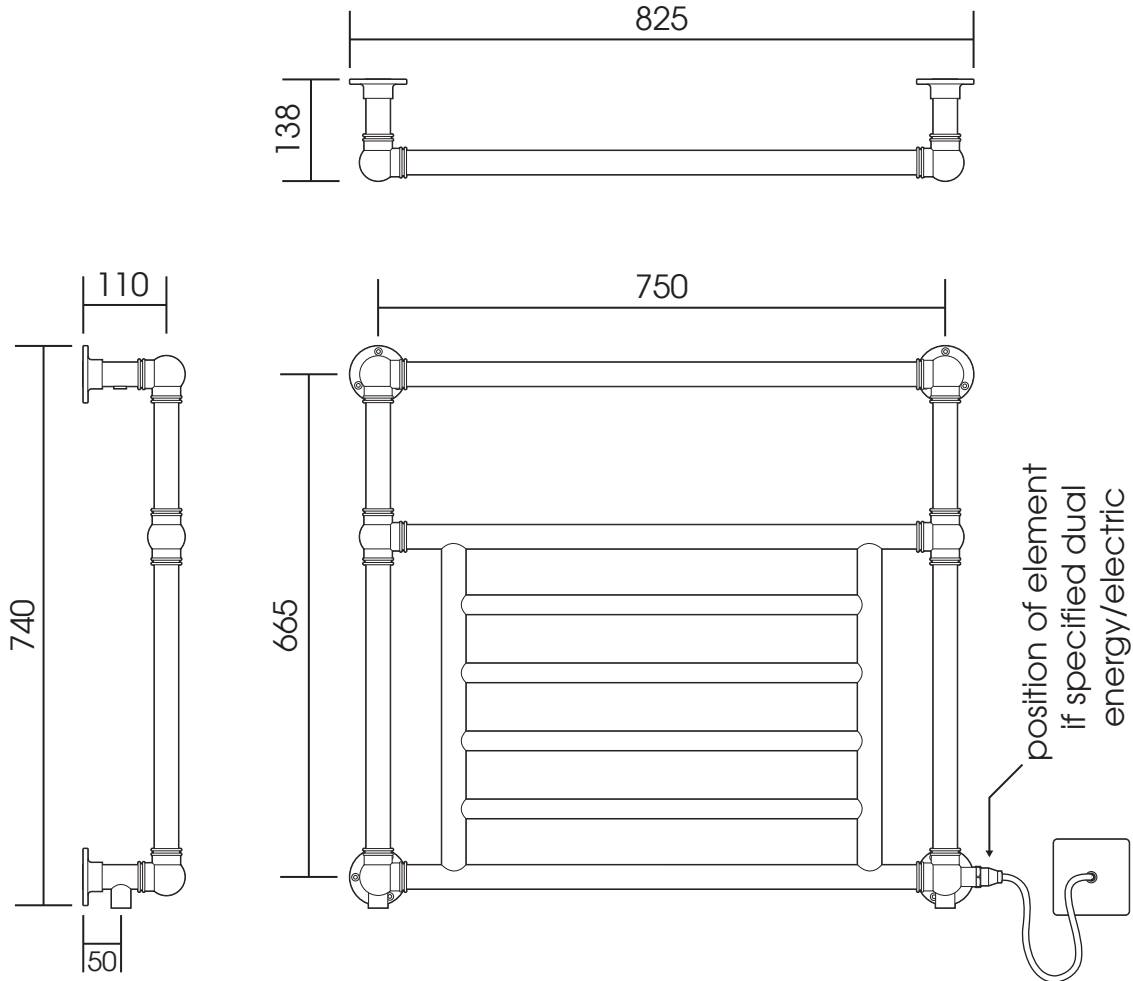

OG019E

Height: 740

Tube \varnothing : 31.8 + 25.4

Width: 825

Output @ 50°C Δ T: 372 W

Depth: 138

Elec. element if specified: 150 W

ALL DIMENSIONS IN MILLIMETRES

Manufactured from ISO/CEN CuZn30As (BS CZ126) brass tube

Vogue UK Ltd. reserve the right to alter specifications without prior notice.

ALL MEASUREMENTS ARE NOMINAL DIMENSIONS ONLY, AND ARE NOT BINDING

SCALE 1:10