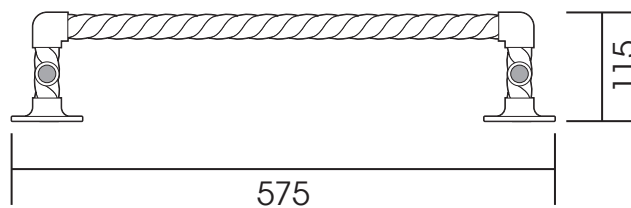

CL002A

Height: 575

Width: 575

Depth: 115

Tube \varnothing : 25.4

Output @ 50°C Δ T: 163 W

Electric element: 100 W

All dimensions in millimetres

Manufactured from ISO/CEN CuZn30As (BS CZ126) brass tube

Vogue UK Ltd. reserve the right to alter specifications without prior notice.
All measurements given are nominal dimensions only.

SCALE 1:8

Units 6-10 Strawberry Lane Industrial Estate
Strawberry Lane
Willenhall
West Midlands WV13 3RS