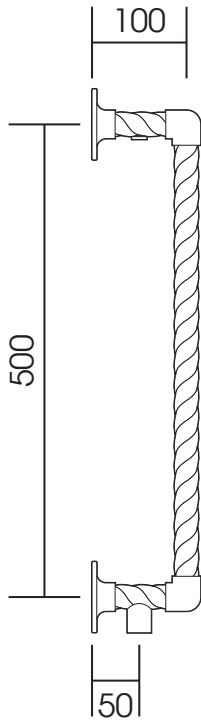

CL002A

Height: 575

Width: 575

Depth: 115

Tube \varnothing : 25.4

Output @ 50°C Δ T: 163 W

Electric element: 100 W

All dimensions in millimetres

Manufactured from ISO/CEN CuZn30As (BS CZ126) brass tube

Vogue UK Ltd. reserve the right to alter specifications without prior notice.
All measurements given are nominal dimensions only.

SCALE 1:8

Units 6-10 Strawberry Lane Industrial Estate
Strawberry Lane
Willenhall
West Midlands WV13 3RS