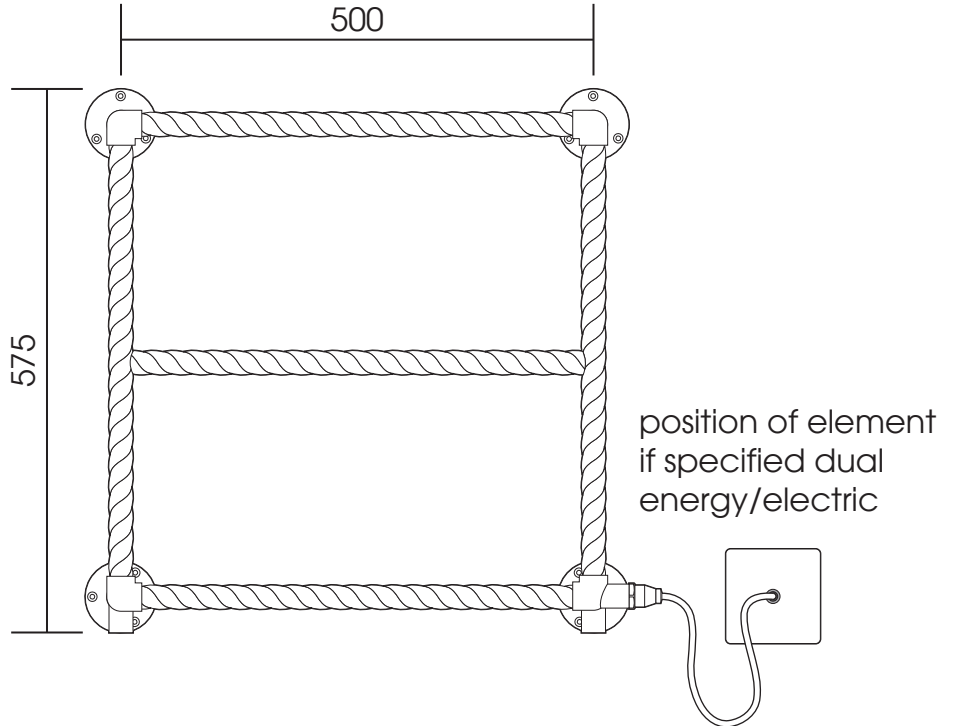

CL002A

Height: 575

Width: 575

Depth: 115

Tube \varnothing : 25.4

Output @ 50°C Δ T: 163 W

Electric element: 100 W

All dimensions in millimetres

Manufactured from ISO/CEN CuZn30As (BS CZ126) brass tube

Vogue UK Ltd. reserve the right to alter specifications without prior notice.
All measurements given are nominal dimensions only.

SCALE 1:8

Units 6-10 Strawberry Lane Industrial Estate
Strawberry Lane
Willenhall
West Midlands WV13 3RS