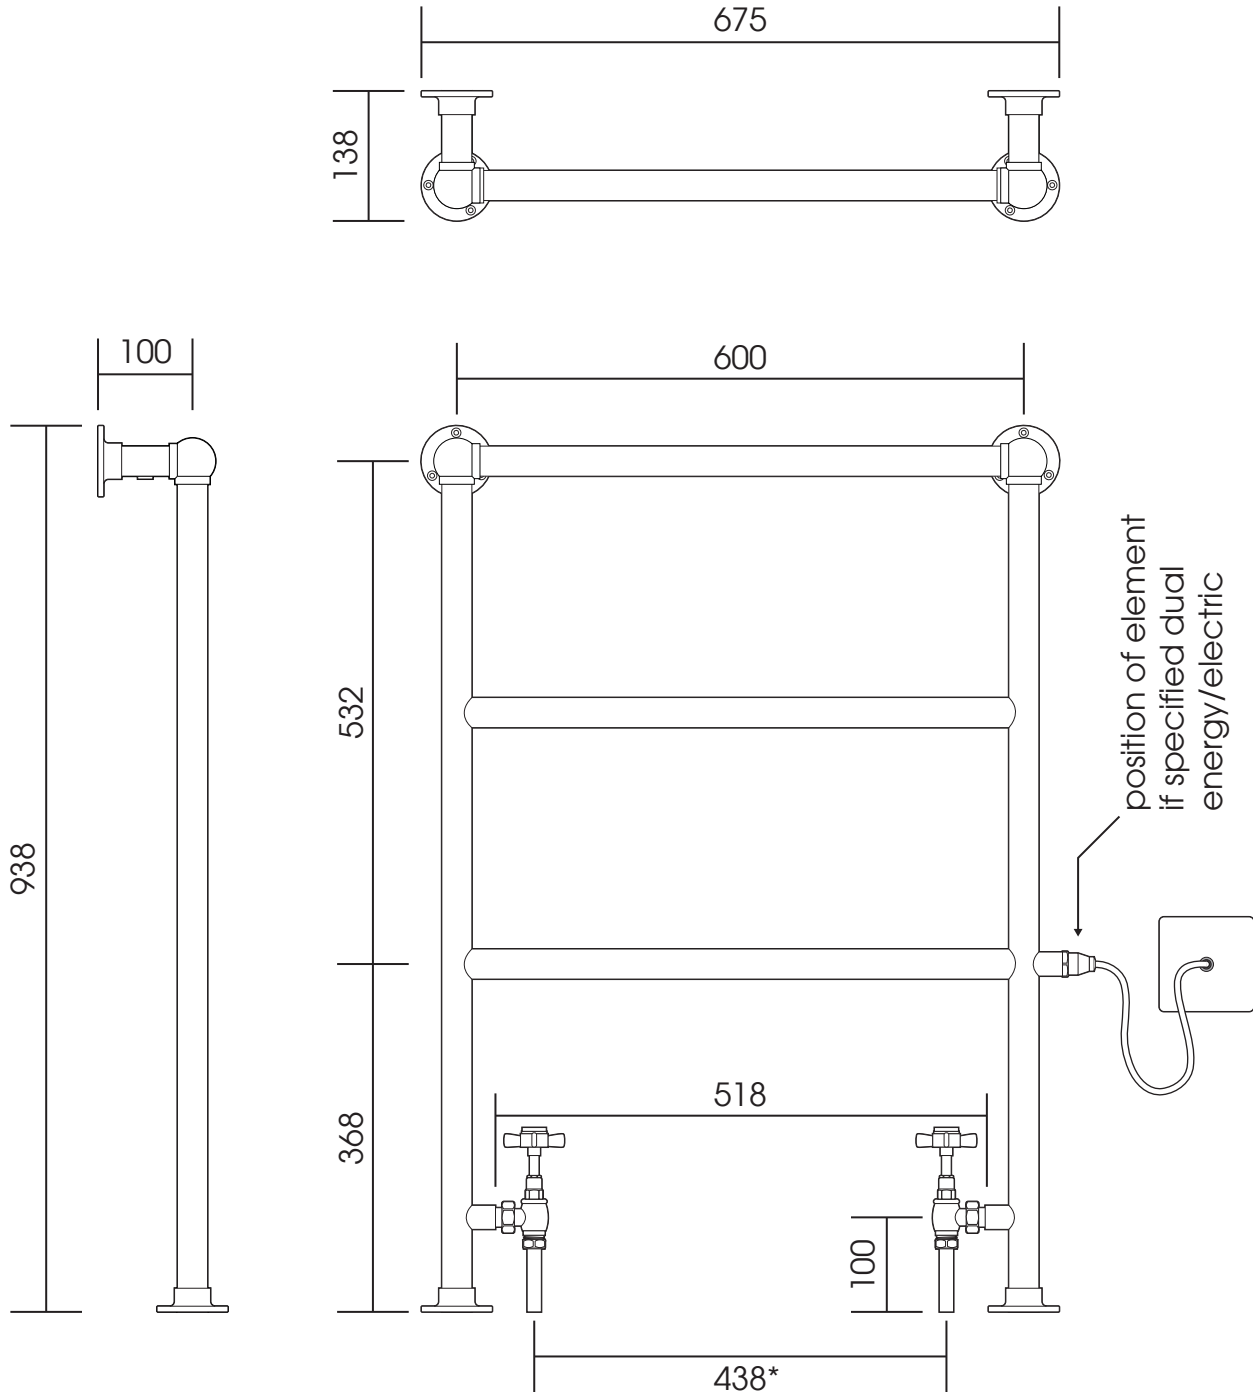

LG001C

Height: 938

Width: 675

Depth: 138

Tube \varnothing : 31.8

Output @ 50°C Δ T: 188 W

Electric element: 100 W

All dimensions in millimetres

Manufactured from ISO/CEN CuZn30As (BS CZ126) brass tube

*Approximate dimension only - valve specific.

Vogue UK Ltd. reserve the right to alter specifications without prior notice.
All measurements are nominal dimensions only, and are not binding