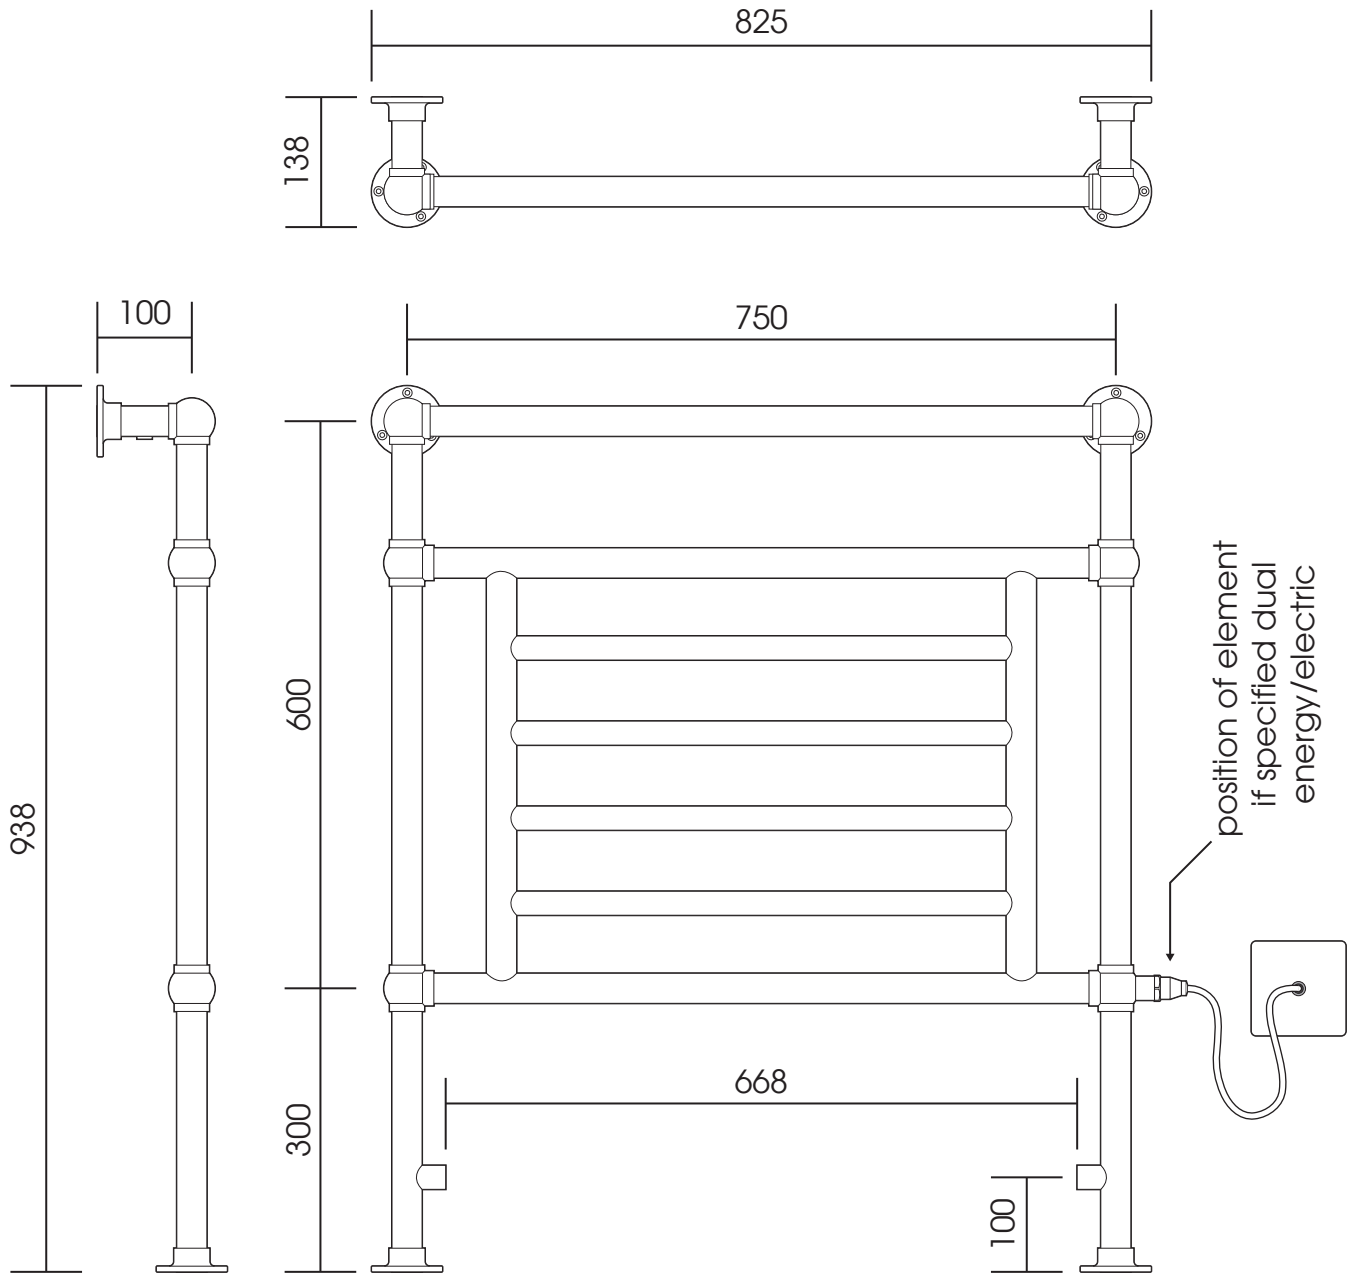

LG003B

Height: 938

Tube \varnothing : 31.8 + 25.4

Width: 825

Output @ 50°C Δ T: 372 W

Depth: 138

Elec. element if specified: 150 W

ALL DIMENSIONS IN MILLIMETRES

Manufactured from ISO/CEN CuZn30As (BS CZ126) brass tube

Vogue UK Ltd. reserve the right to alter specifications without prior notice.

ALL MEASUREMENTS ARE NOMINAL DIMENSIONS ONLY, AND ARE NOT BINDING

SCALE 1:8