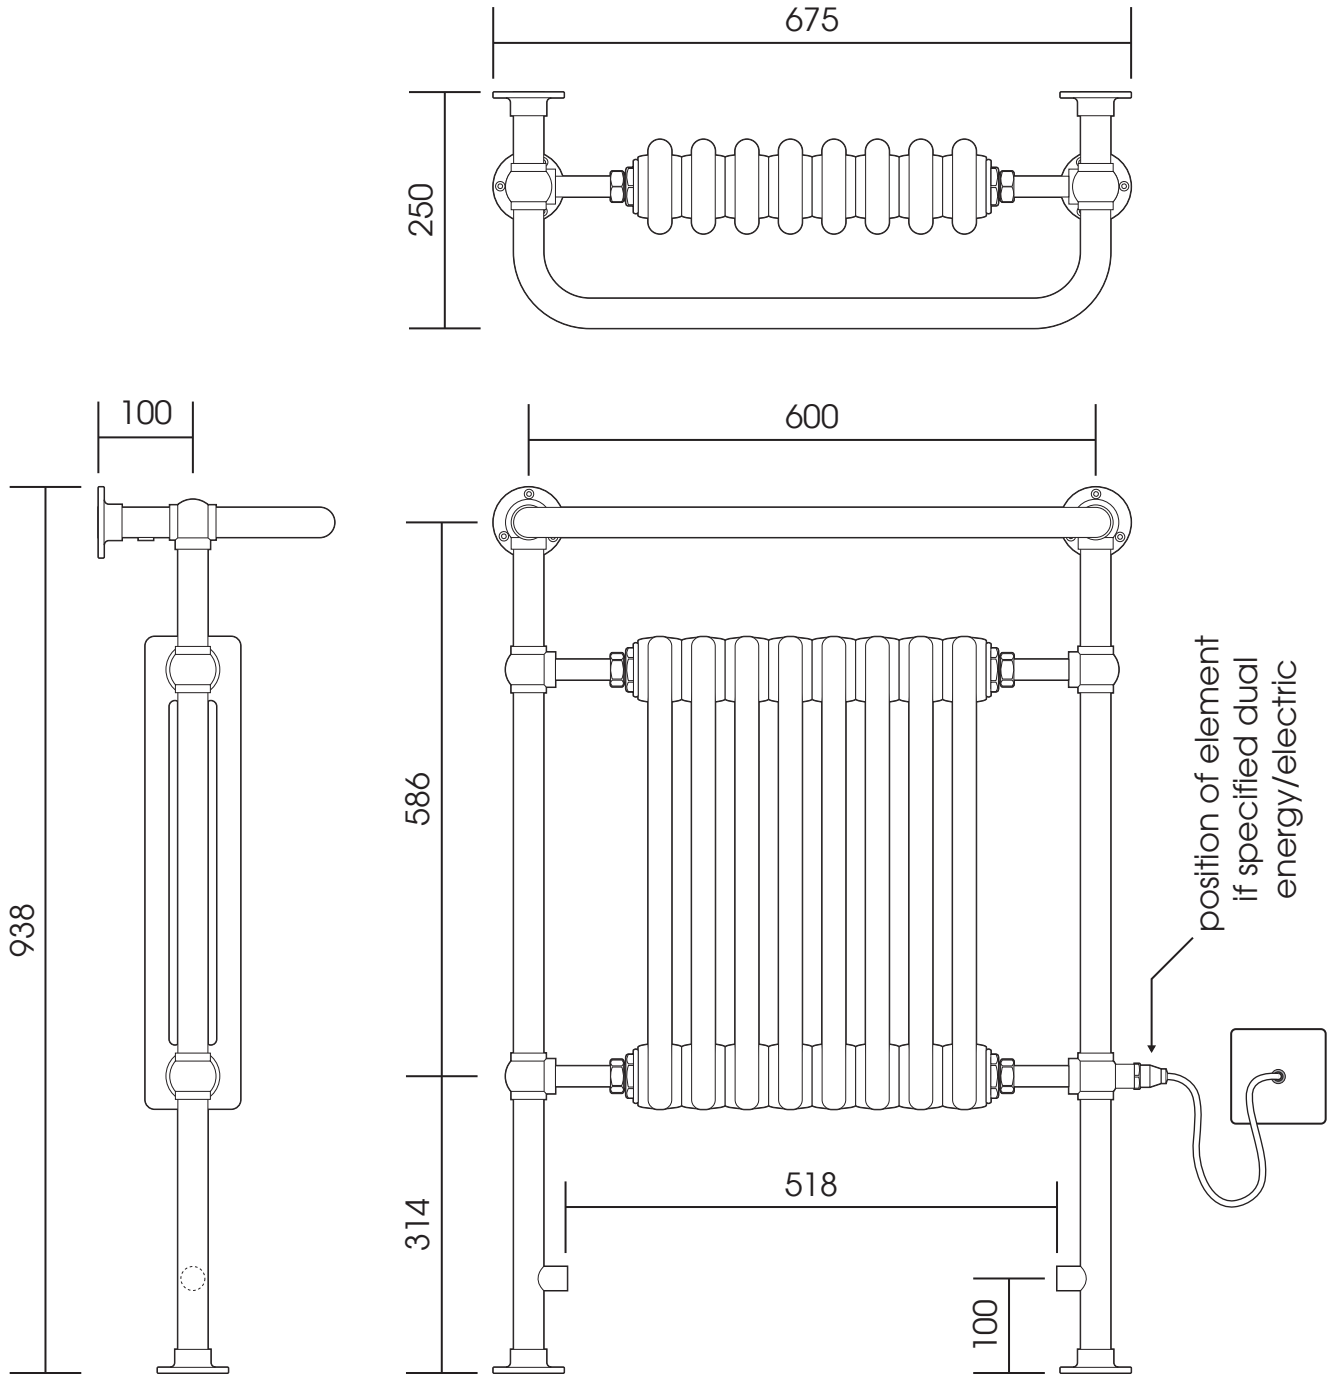

LG004B

Height: 938

Tube \varnothing : 31.8

Width: 675

Output @ 50°C Δ T: 557 W

Depth: 138

Elec. element if specified: 400 W

ALL DIMENSIONS IN MILLIMETRES

Manufactured from ISO/CEN CuZn30As (BS CZ126) brass tube

Vogue UK Ltd. reserve the right to alter specifications without prior notice.

ALL MEASUREMENTS ARE NOMINAL DIMENSIONS ONLY, AND ARE NOT BINDING

SCALE 1:8