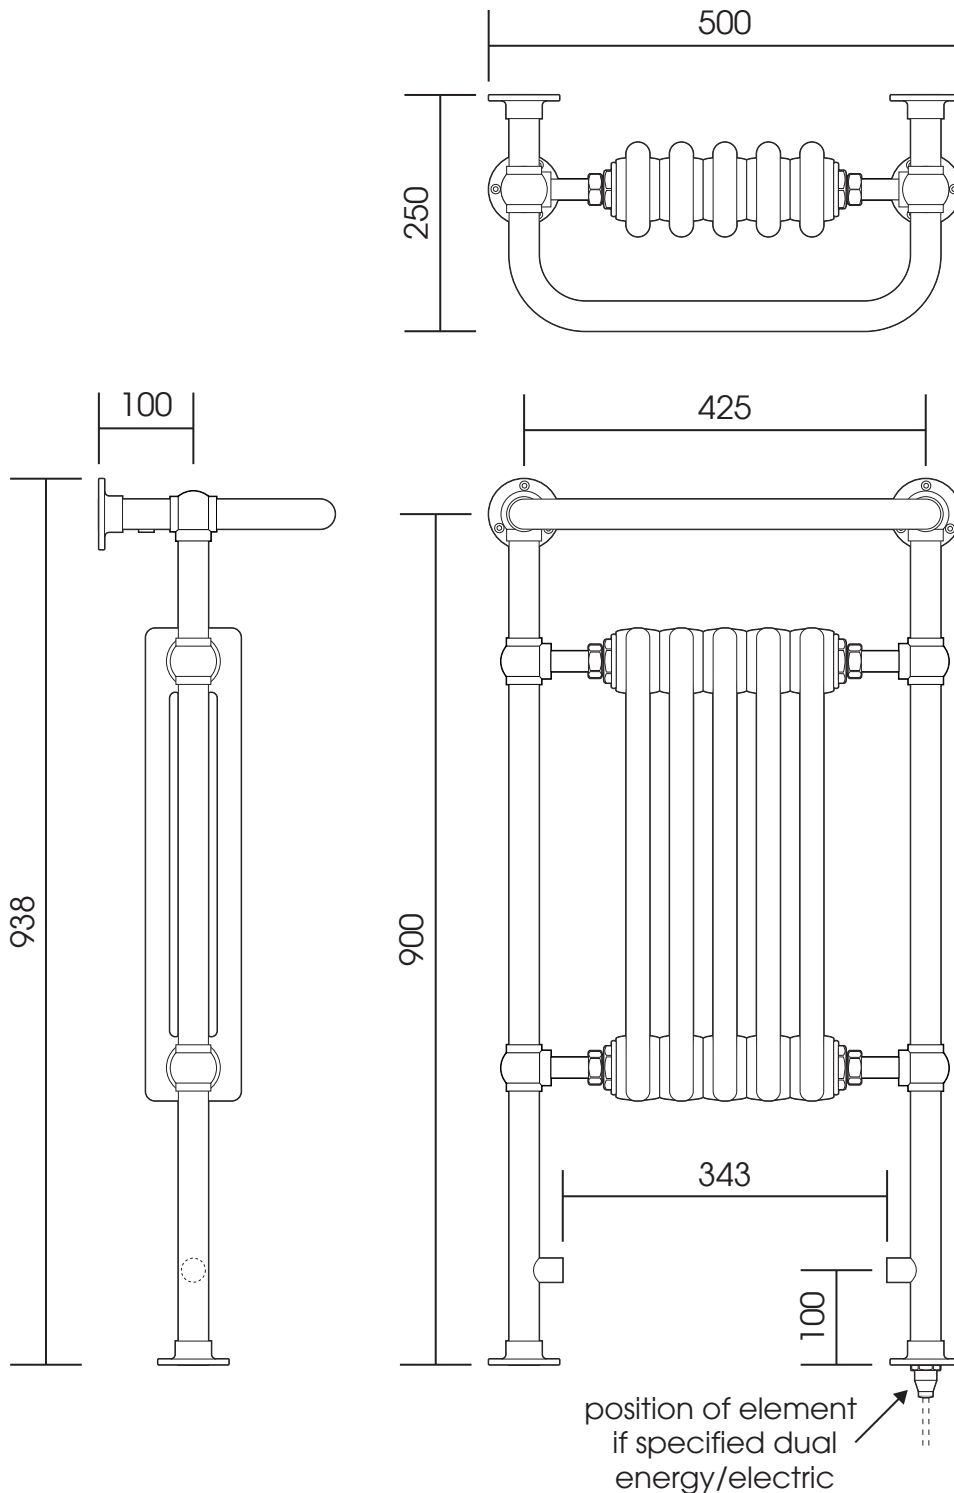

LG004C

Height: 938

Tube \varnothing : 31.8

Width: 500

Output @ 50°C Δ T: 395 W

Depth: 250

Elec. element if specified: 200 W

ALL DIMENSIONS IN MILLIMETRES

Manufactured from ISO/CEN CuZn30As (BS CZ126) brass tube

Vogue UK Ltd. reserve the right to alter specifications without prior notice.

ALL MEASUREMENTS ARE NOMINAL DIMENSIONS ONLY, AND ARE NOT BINDING

SCALE 1:8