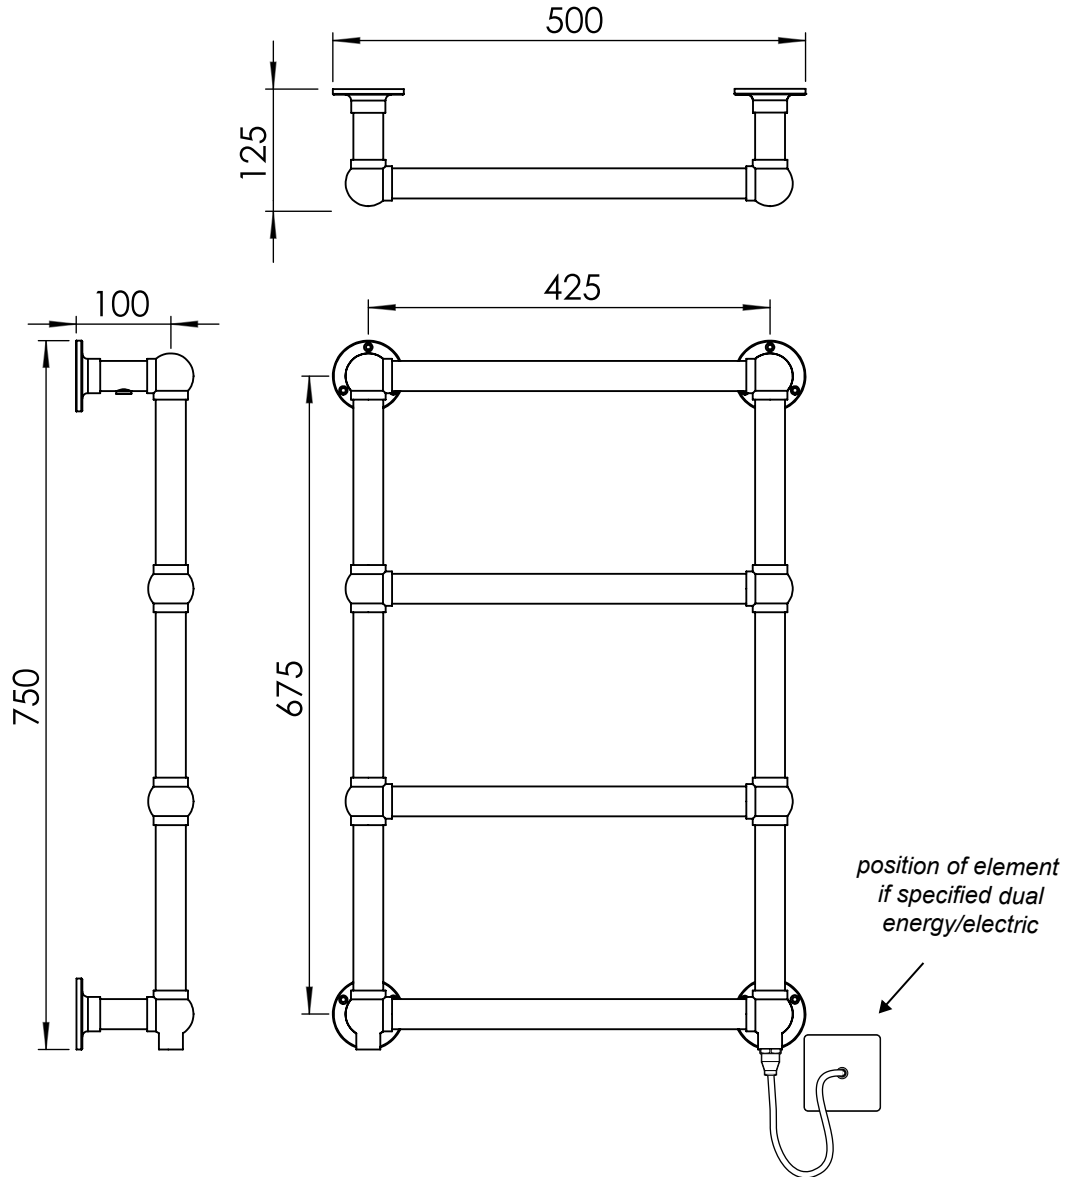

# LG010A-BR

Height: 750  
Width: 500  
Depth: 125

Tube Ø: 31.8 mm  
Output @50°CΔT: 169 W  
Elec. element if specified: 100 W

Vogue UK Ltd. reserve the right to alter specifications without prior notice. ALL MEASUREMENTS ARE NOMINAL DIMENSIONS ONLY, AND ARE NOT BINDING.

MATERIAL: Manufactured from ISO/CEN CuZn30As (BS CZ126) brass tube

SCALE: 1:8