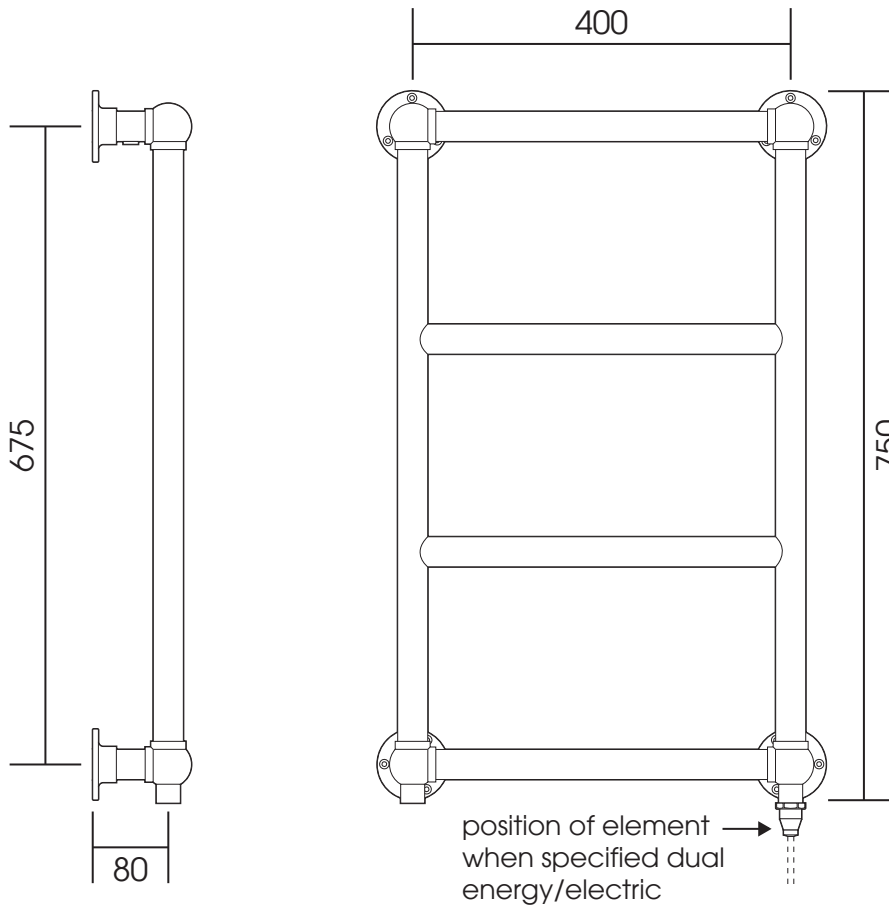

LG010B

Height: 750

Tube \varnothing : 31.8

Width: 475

Output @ 50°C Δ T: 169 W

Depth: 105

Elec. element if specified: 100 W

All dimensions in millimetres

Manufactured from ISO/CEN CuZn30As (BS CZ126) brass tube

Vogue UK Ltd. reserve the right to alter specifications without prior notice.
All measurements are nominal dimensions only, and are not binding

SCALE 1:8