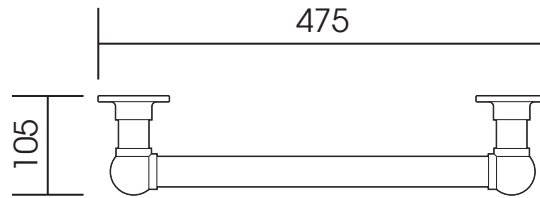

LG010B

Height: 750

Tube \varnothing : 31.8

Width: 475

Output @ 50°C Δ T: 169 W

Depth: 105

Elec. element if specified: 100 W

All dimensions in millimetres

Manufactured from ISO/CEN CuZn30As (BS CZ126) brass tube

Vogue UK Ltd. reserve the right to alter specifications without prior notice.
All measurements are nominal dimensions only, and are not binding

SCALE 1:8