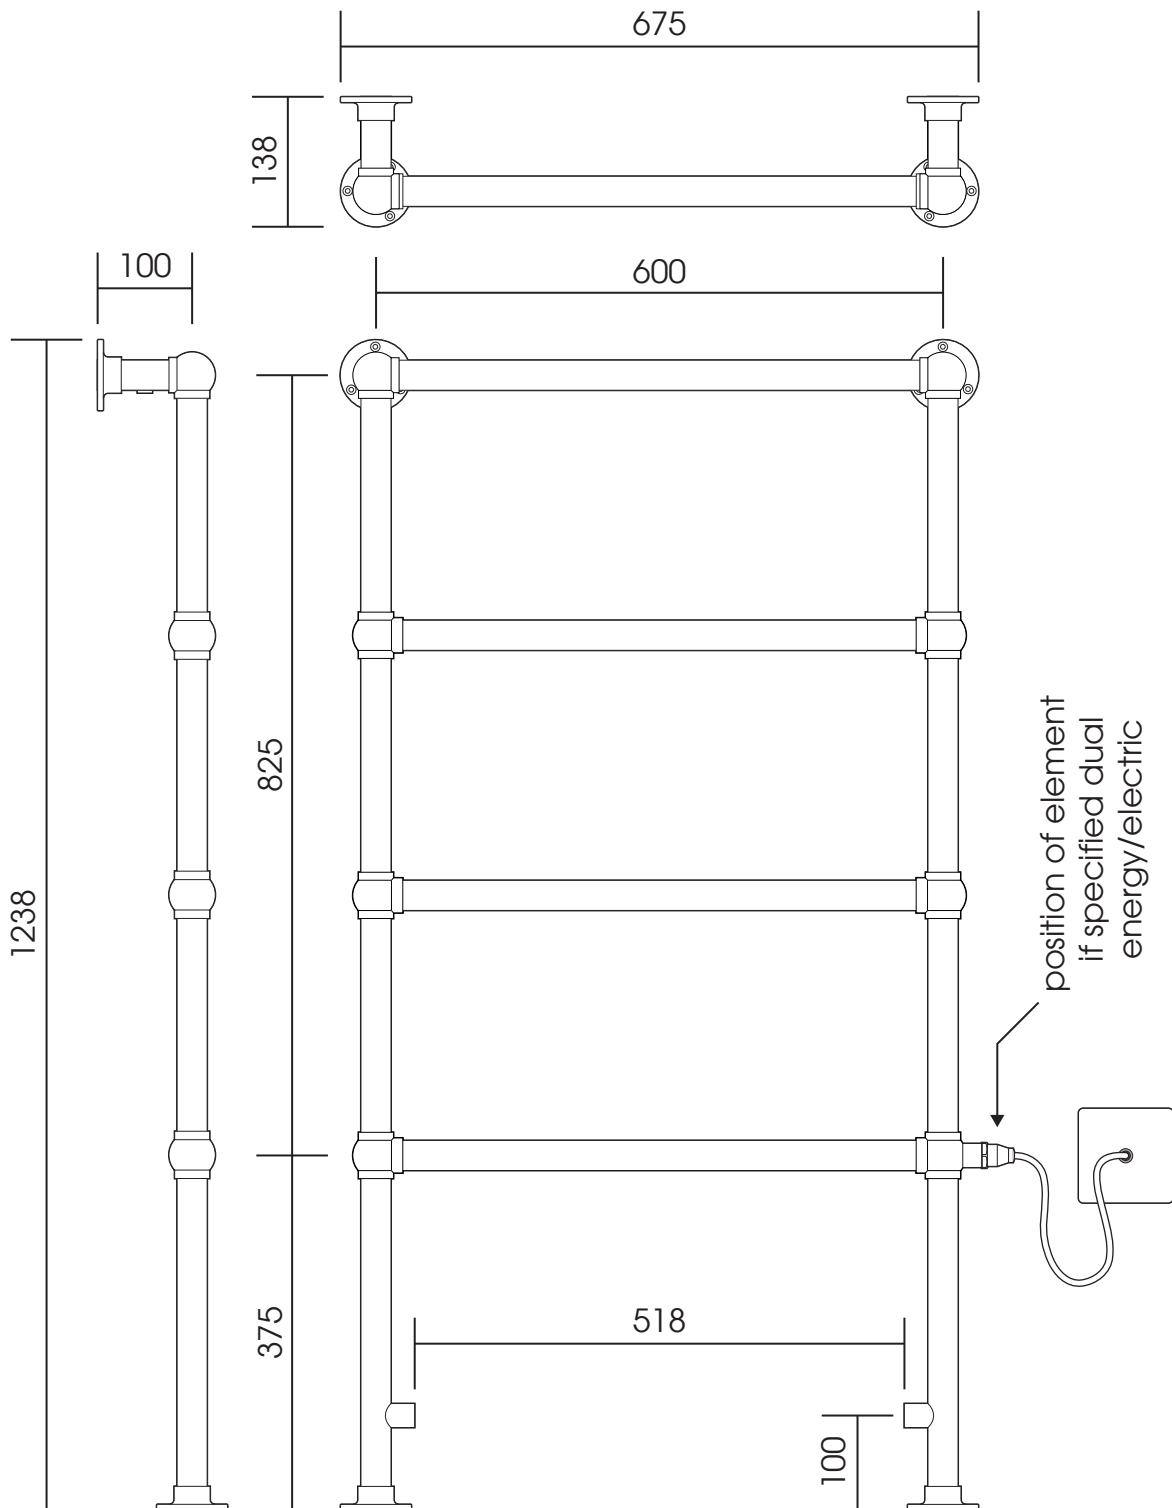

# LG021E

Height: 1238

Tube  $\varnothing$ : 31.8

Width: 675

Output @ 50°C $\Delta$ T: 266 W

Depth: 138

Elec. element if specified: 125 W

All dimensions in millimetres

Manufactured from ISO/CEN CuZn30As (BS CZ126) brass tube

Vogue UK Ltd. reserve the right to alter specifications without prior notice.  
All measurements are nominal dimensions only, and are not binding