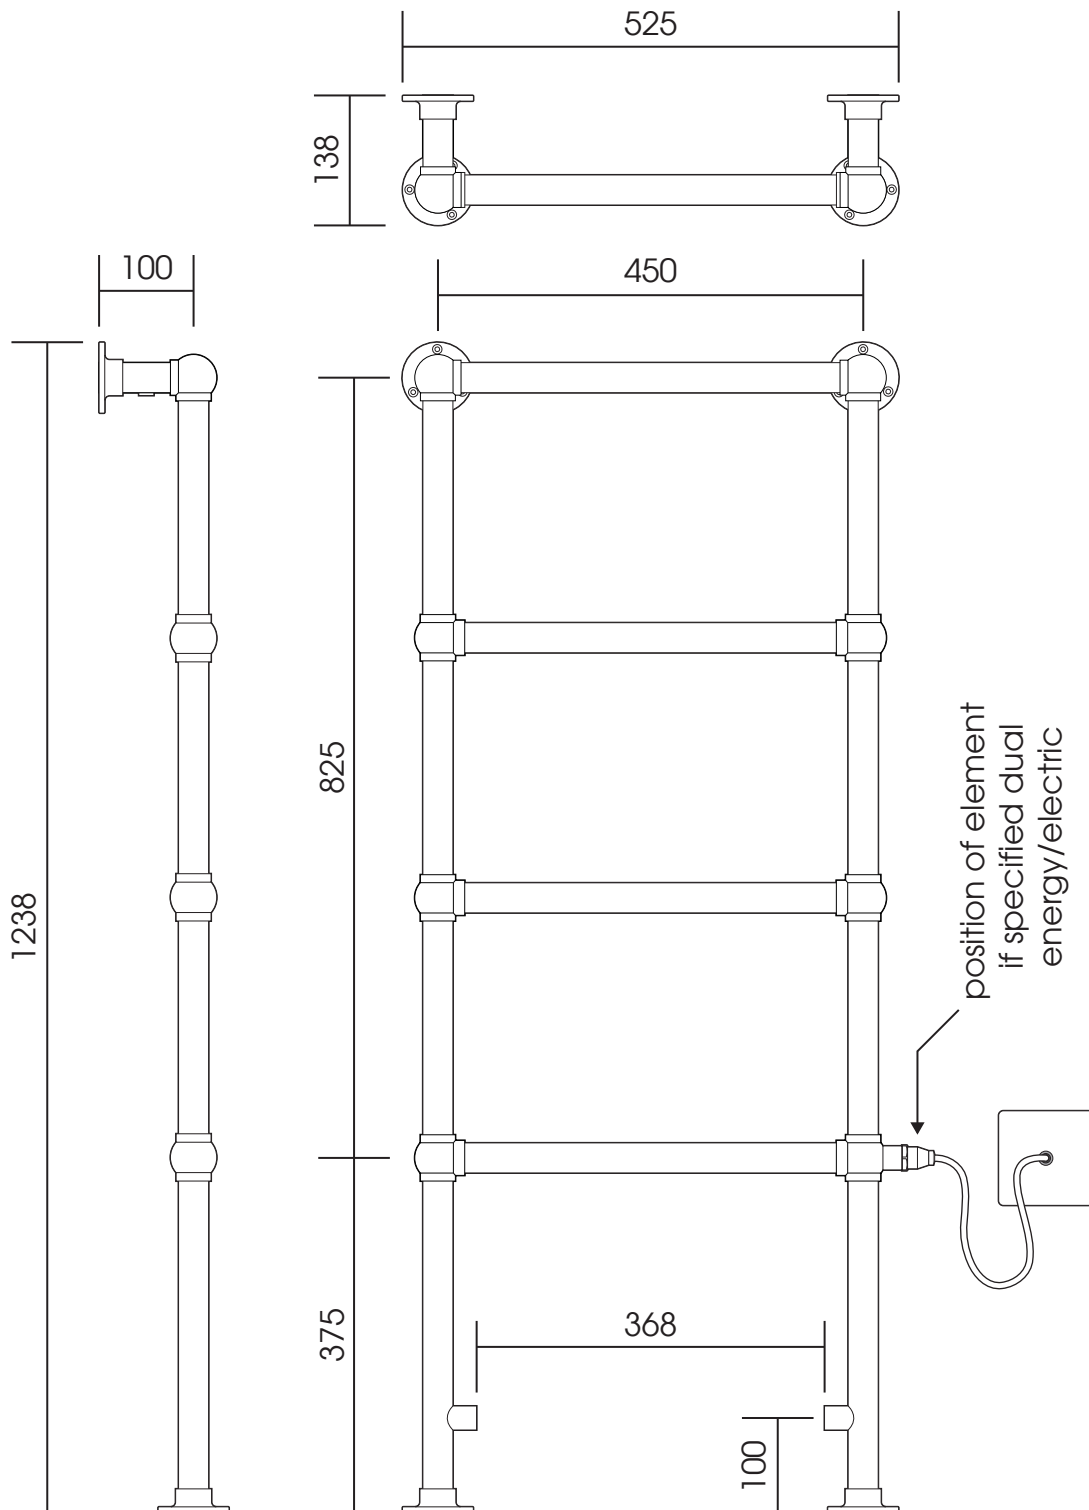

LG021A

Height: 1238

Tube \varnothing : 31.8

Width: 525

Output @ 50°C Δ T: 239 W

Depth: 138

Elec. element if specified: 125 W

All dimensions in millimetres

Manufactured from ISO/CEN CuZn30As (BS CZ126) brass tube

Vogue UK Ltd. reserve the right to alter specifications without prior notice.
All measurements are nominal dimensions only, and are not binding

SCALE 1:8