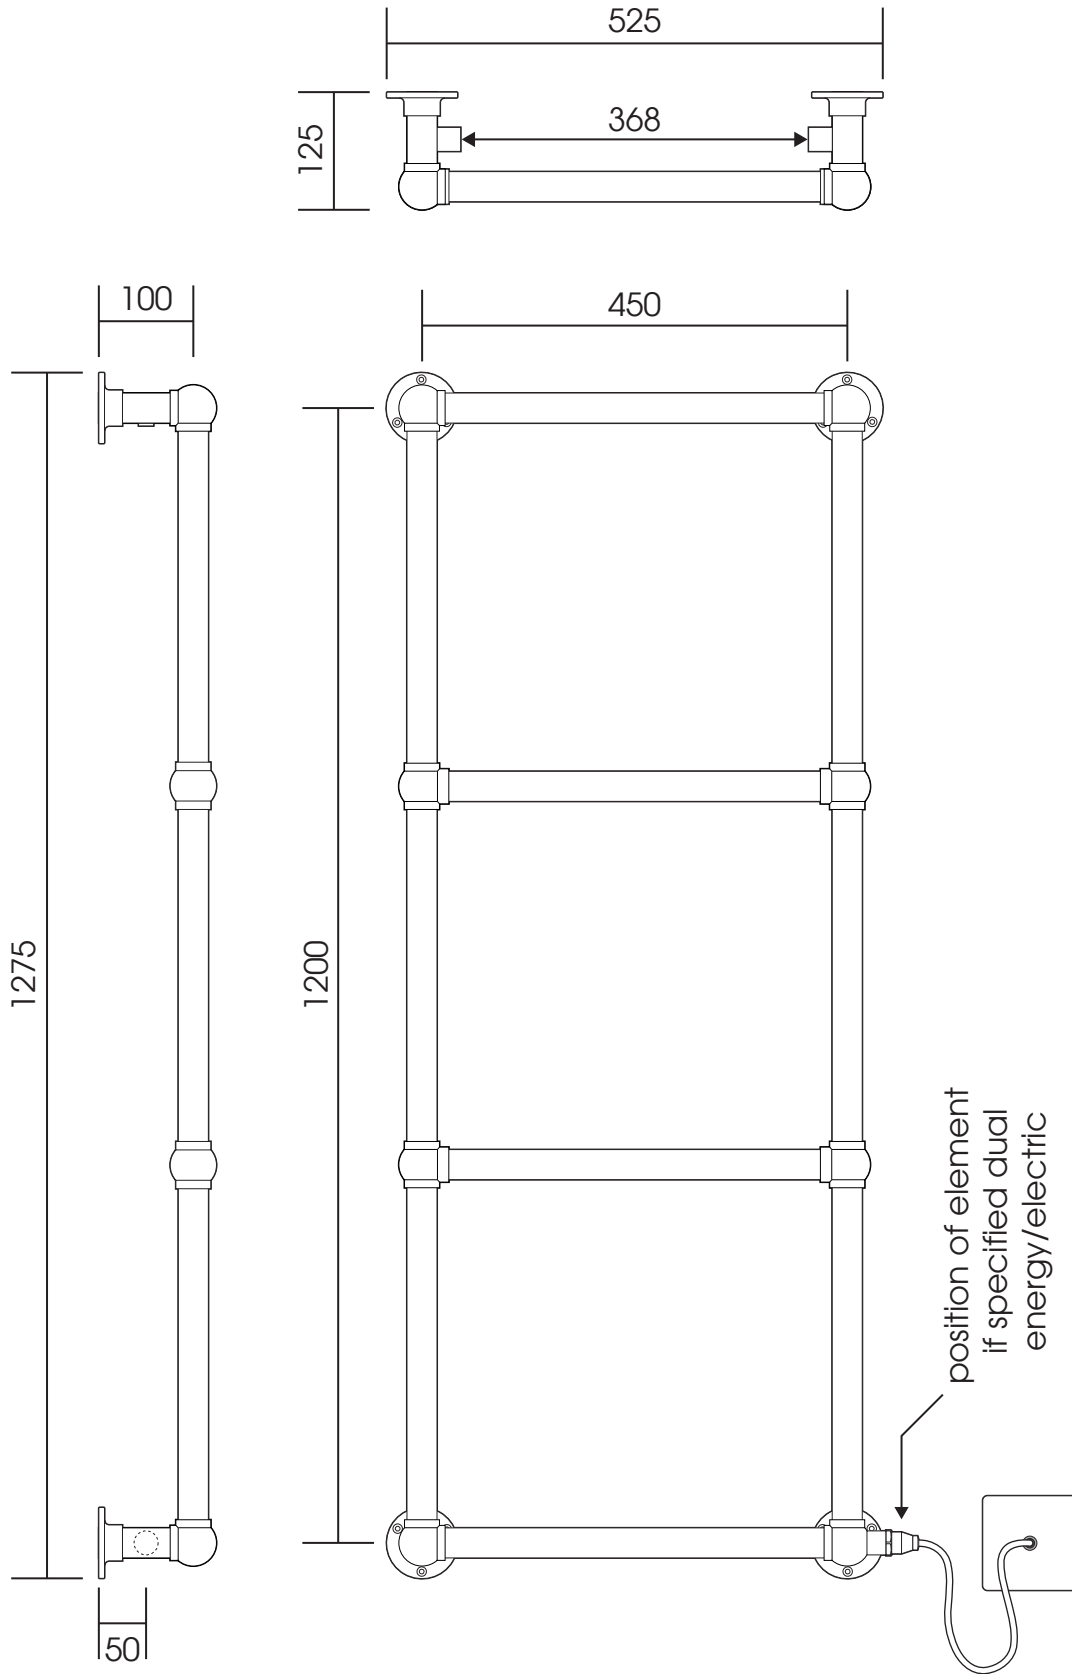

LG021B

Height: 1275

Width: 525

Depth: 125

Tube \varnothing : 31.8

Output @ 50°C Δ T: 239 W

Elec. element if specified: 125 W

Manufactured from ISO/CEN CuZn30As (BS CZ126) brass tube

All dimensions in millimetres

Vogue UK Ltd. reserve the right to alter specifications without prior notice.
All measurements are nominal dimensions only, and are not binding

SCALE 1:8

Units 6-10 Strawberry Lane Industrial Estate
Strawberry Lane
Willenhall
West Midlands WV13 3RS