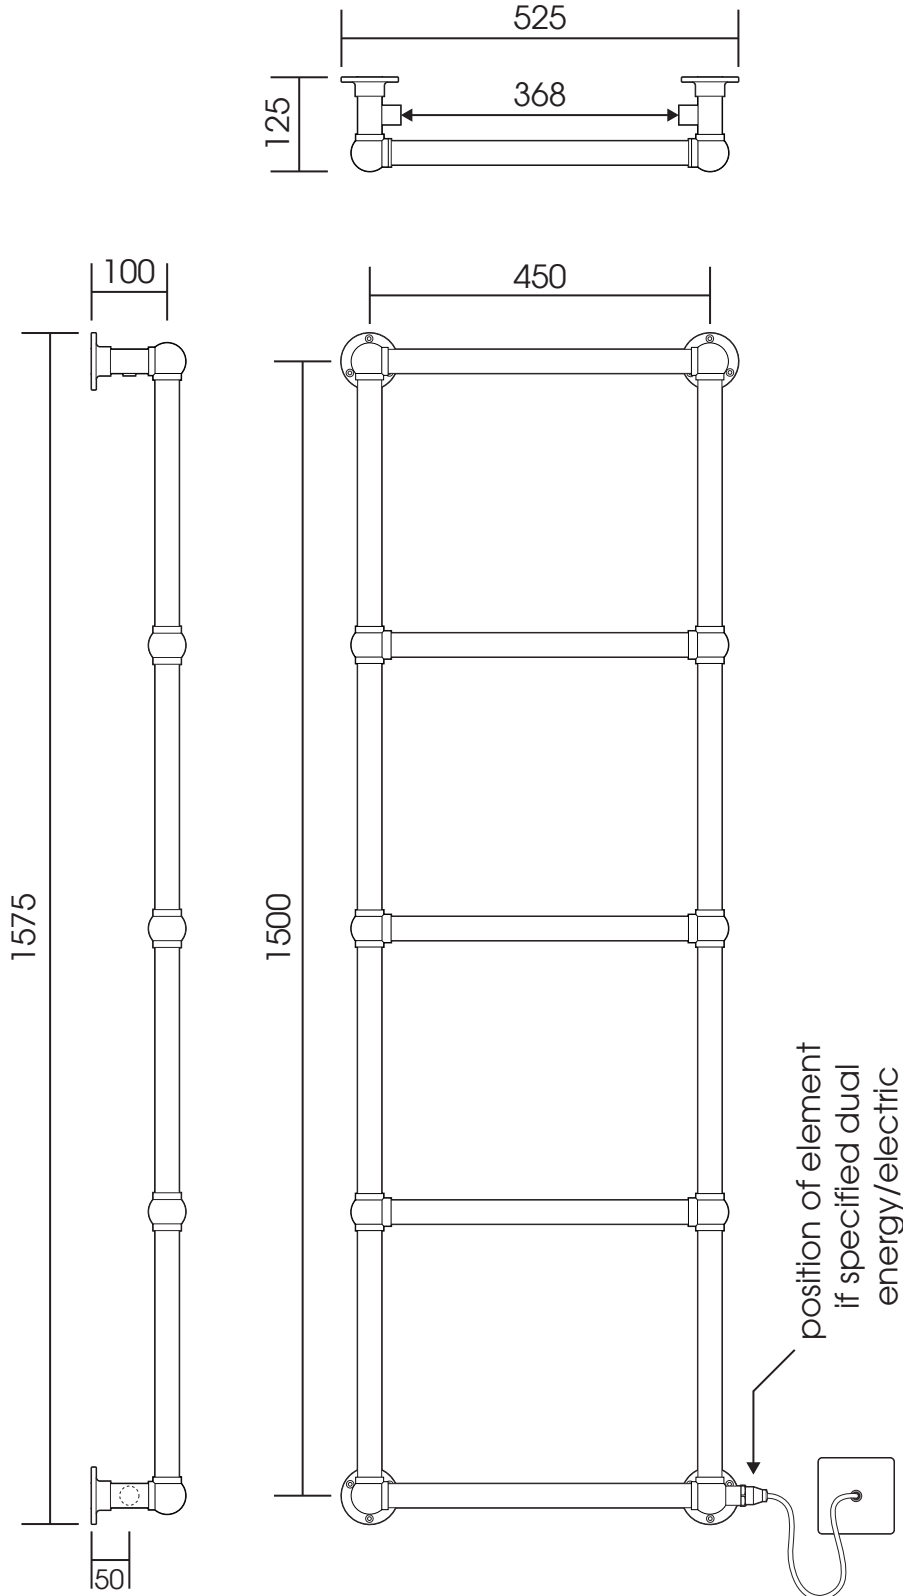

LG021C

Height: 1575

Width: 525

Depth: 125

Tube \varnothing : 31.8

Output @ 50°C Δ T: 292 W

Elec. element if specified: 125 W

Manufactured from ISO/CEN CuZn30As (BS CZ126) brass tube

All dimensions in millimetres

Vogue UK Ltd. reserve the right to alter specifications without prior notice.
All measurements are nominal dimensions only, and are not binding

SCALE 1:10

Units 6-10 Strawberry Lane Industrial Estate
Strawberry Lane
Willenhall
West Midlands WV13 3RS