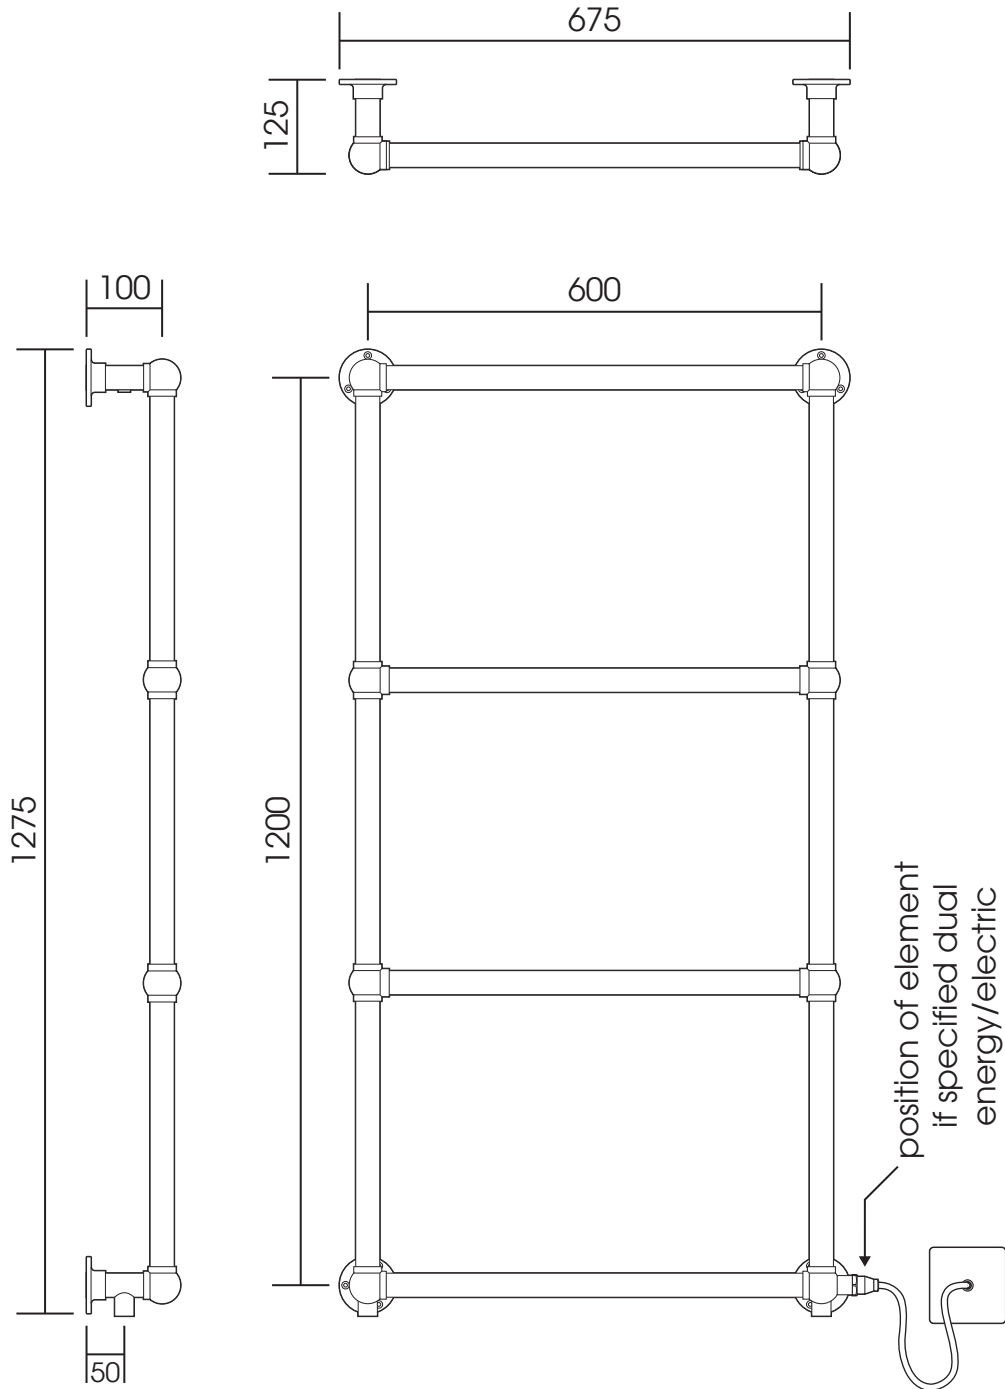

LG021F

Height: 1275

Tube \varnothing : 31.8

Width: 675

Output @ 50°C Δ T: 266 W

Depth: 125

Elec. element if specified: 125 W

ALL DIMENSIONS IN MILLIMETRES

Manufactured from ISO/CEN CuZn30As (BS CZ126) brass tube

Vogue UK Ltd. reserve the right to alter specifications without prior notice.

ALL MEASUREMENTS ARE NOMINAL DIMENSIONS ONLY, AND ARE NOT BINDING

SCALE 1:10