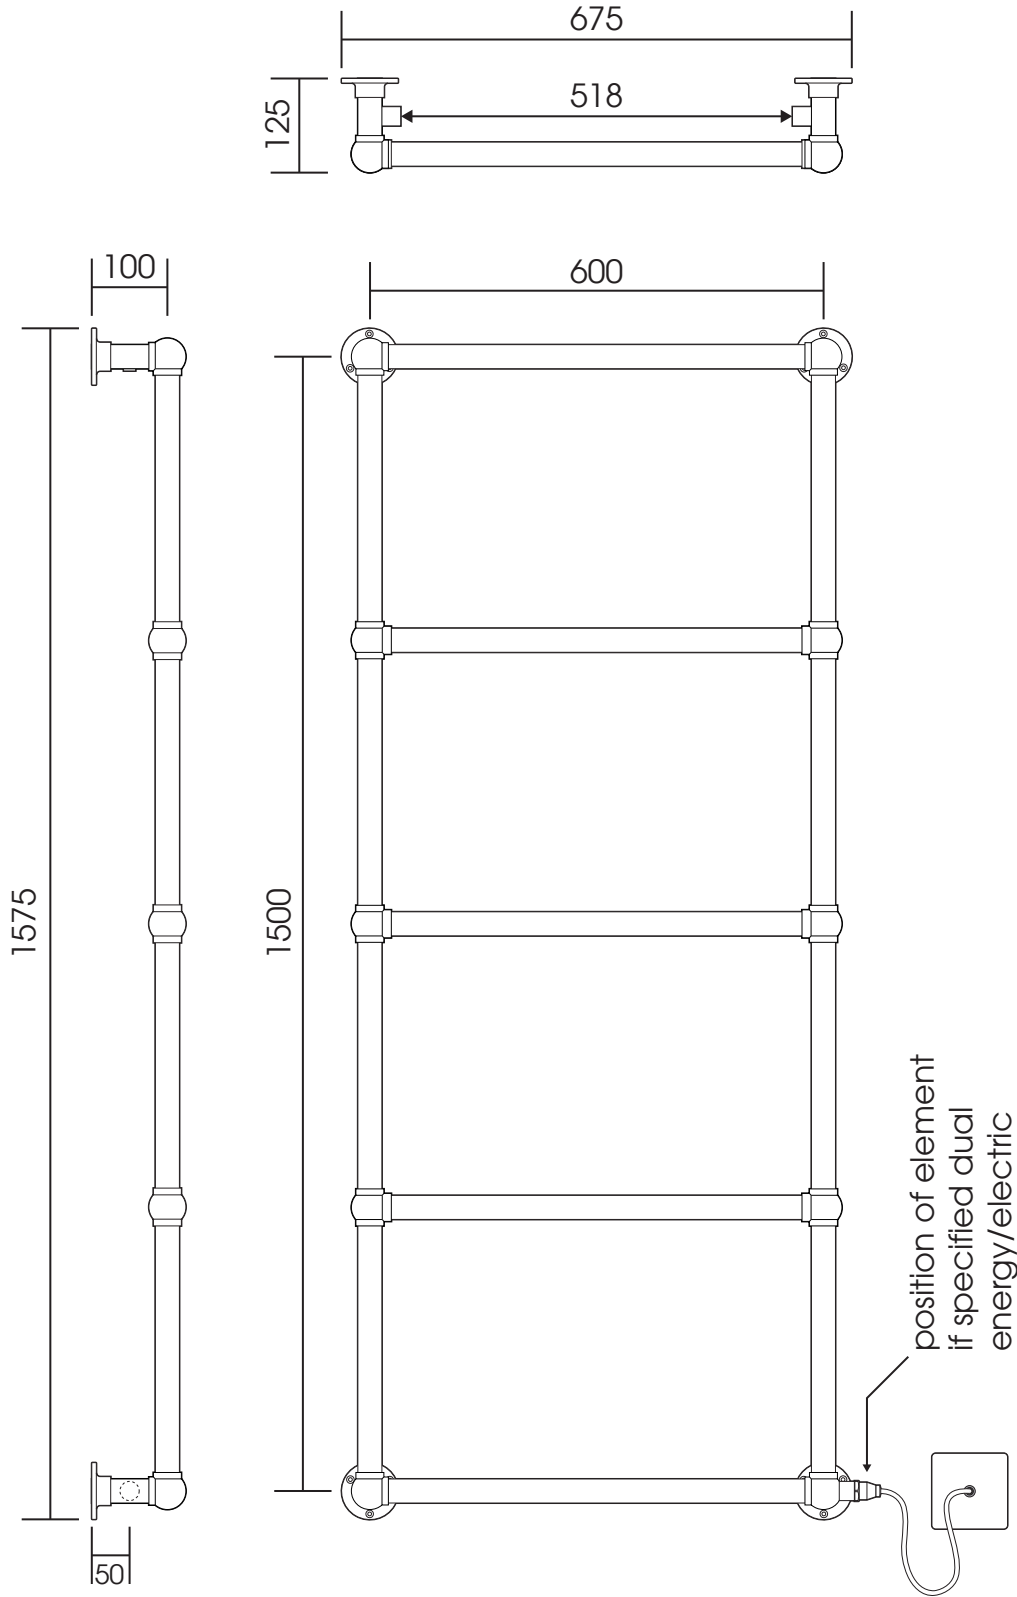

LG021G

Height: 1575

Width: 675

Depth: 125

Tube \varnothing : 31.8

Output @ 50°C Δ T: 327 W

Elec. element if specified: 150 W

Manufactured from ISO/CEN CuZn30As (BS CZ126) brass tube

All dimensions in millimetres

Vogue UK Ltd. reserve the right to alter specifications without prior notice.
All measurements are nominal dimensions only, and are not binding

SCALE 1:10

Units 6-10 Strawberry Lane Industrial Estate
Strawberry Lane
Willenhall
West Midlands WV13 3RS