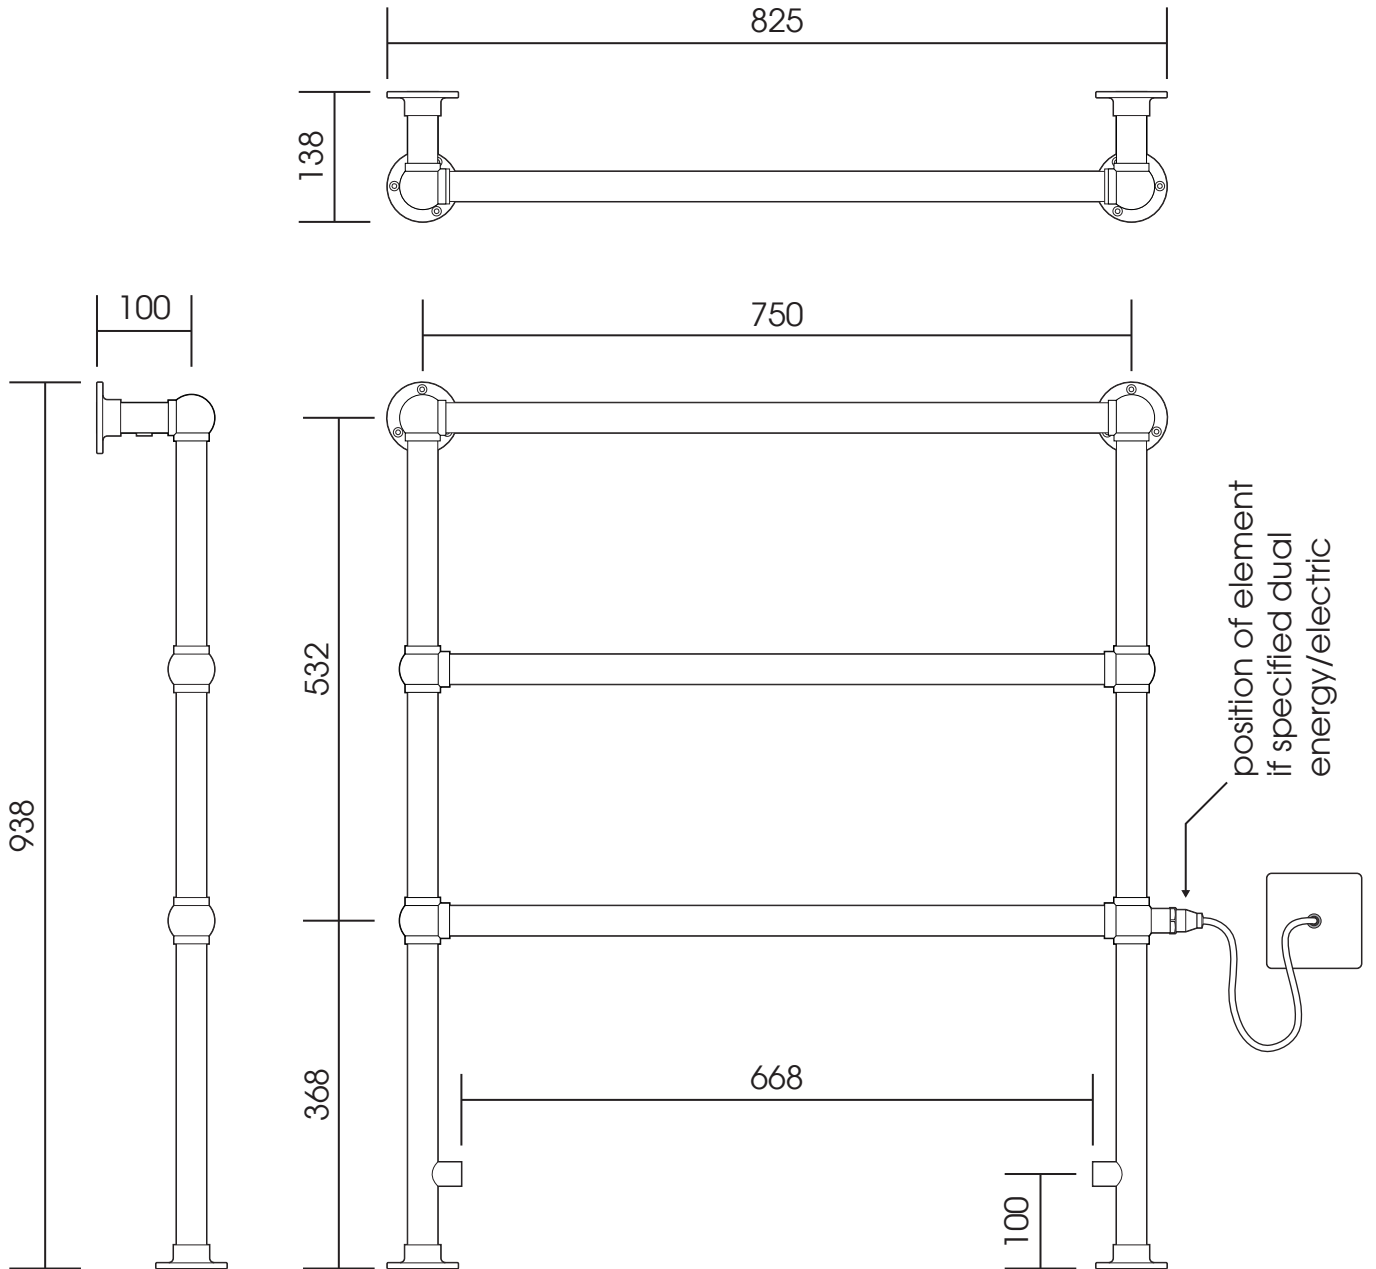

# LG024B

Height: 938

Tube  $\varnothing$  : 31.8

Width: 825

Output @ 50°C $\Delta$ T: 207 W

Depth: 138

Elec. element if specified: 100 W

All dimensions in millimetres

Manufactured from ISO/CEN CuZn30As (BS CZ126) brass tube

Vogue UK Ltd. reserve the right to alter specifications without prior notice.  
All measurements are nominal dimensions only, and are not binding