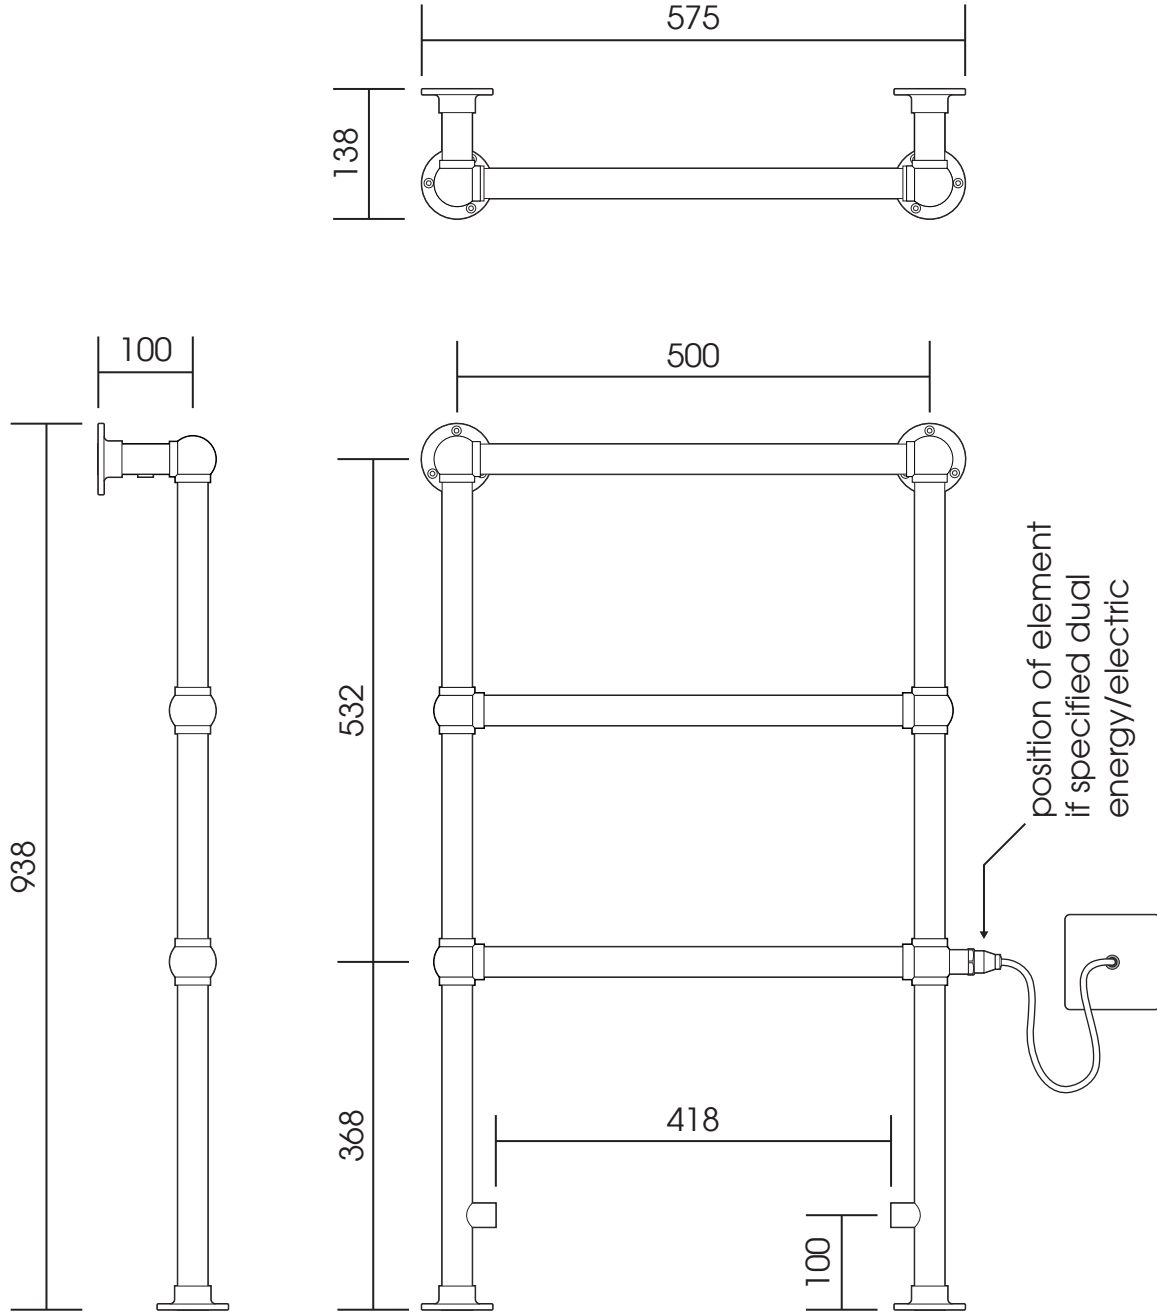

LG024C

Height: 938

Tube \varnothing : 31.8

Width: 575

Output @ 50°C Δ T: 173 W

Depth: 138

Elec. element if specified: 75 W

All dimensions in millimetres

Manufactured from ISO/CEN CuZn30As (BS CZ126) brass tube

Vogue UK Ltd. reserve the right to alter specifications without prior notice.
All measurements are nominal dimensions only, and are not binding

SCALE 1:8