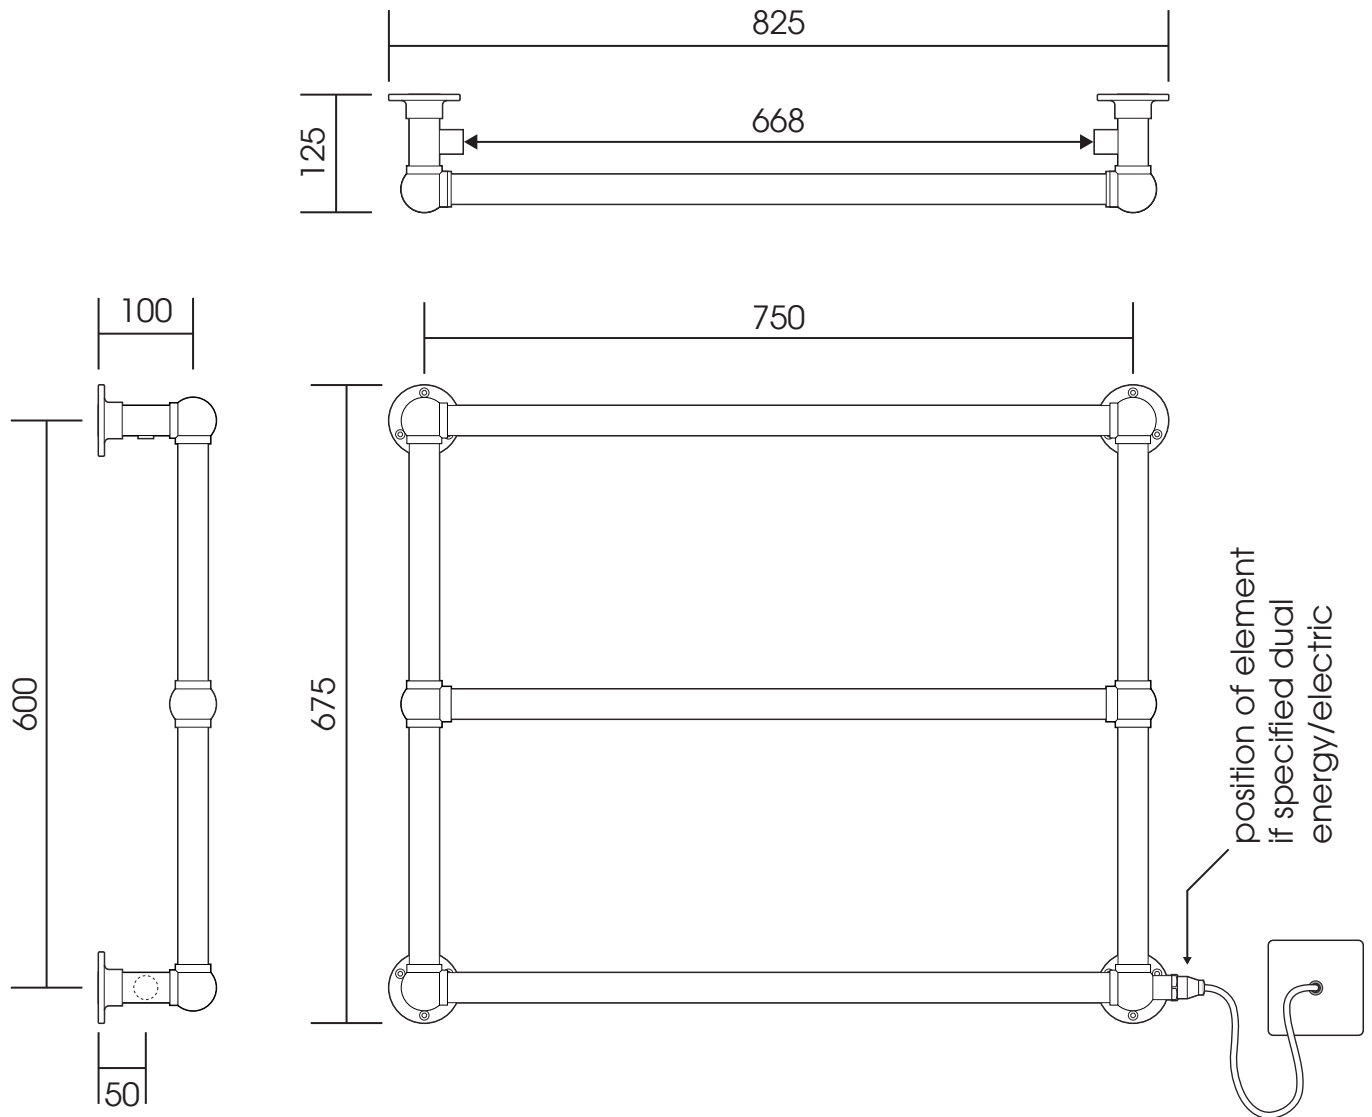

LG025B

Height: 675

Tube \varnothing : 31.8

Width: 825

Output @ 50°C Δ T: 190 W

Depth: 125

Elec. element if specified: 100 W

All dimensions in millimetres

Manufactured from ISO/CEN CuZn30As (BS CZ126) brass tube

Vogue UK Ltd. reserve the right to alter specifications without prior notice.
All measurements are nominal dimensions only, and are not binding

SCALE 1:8