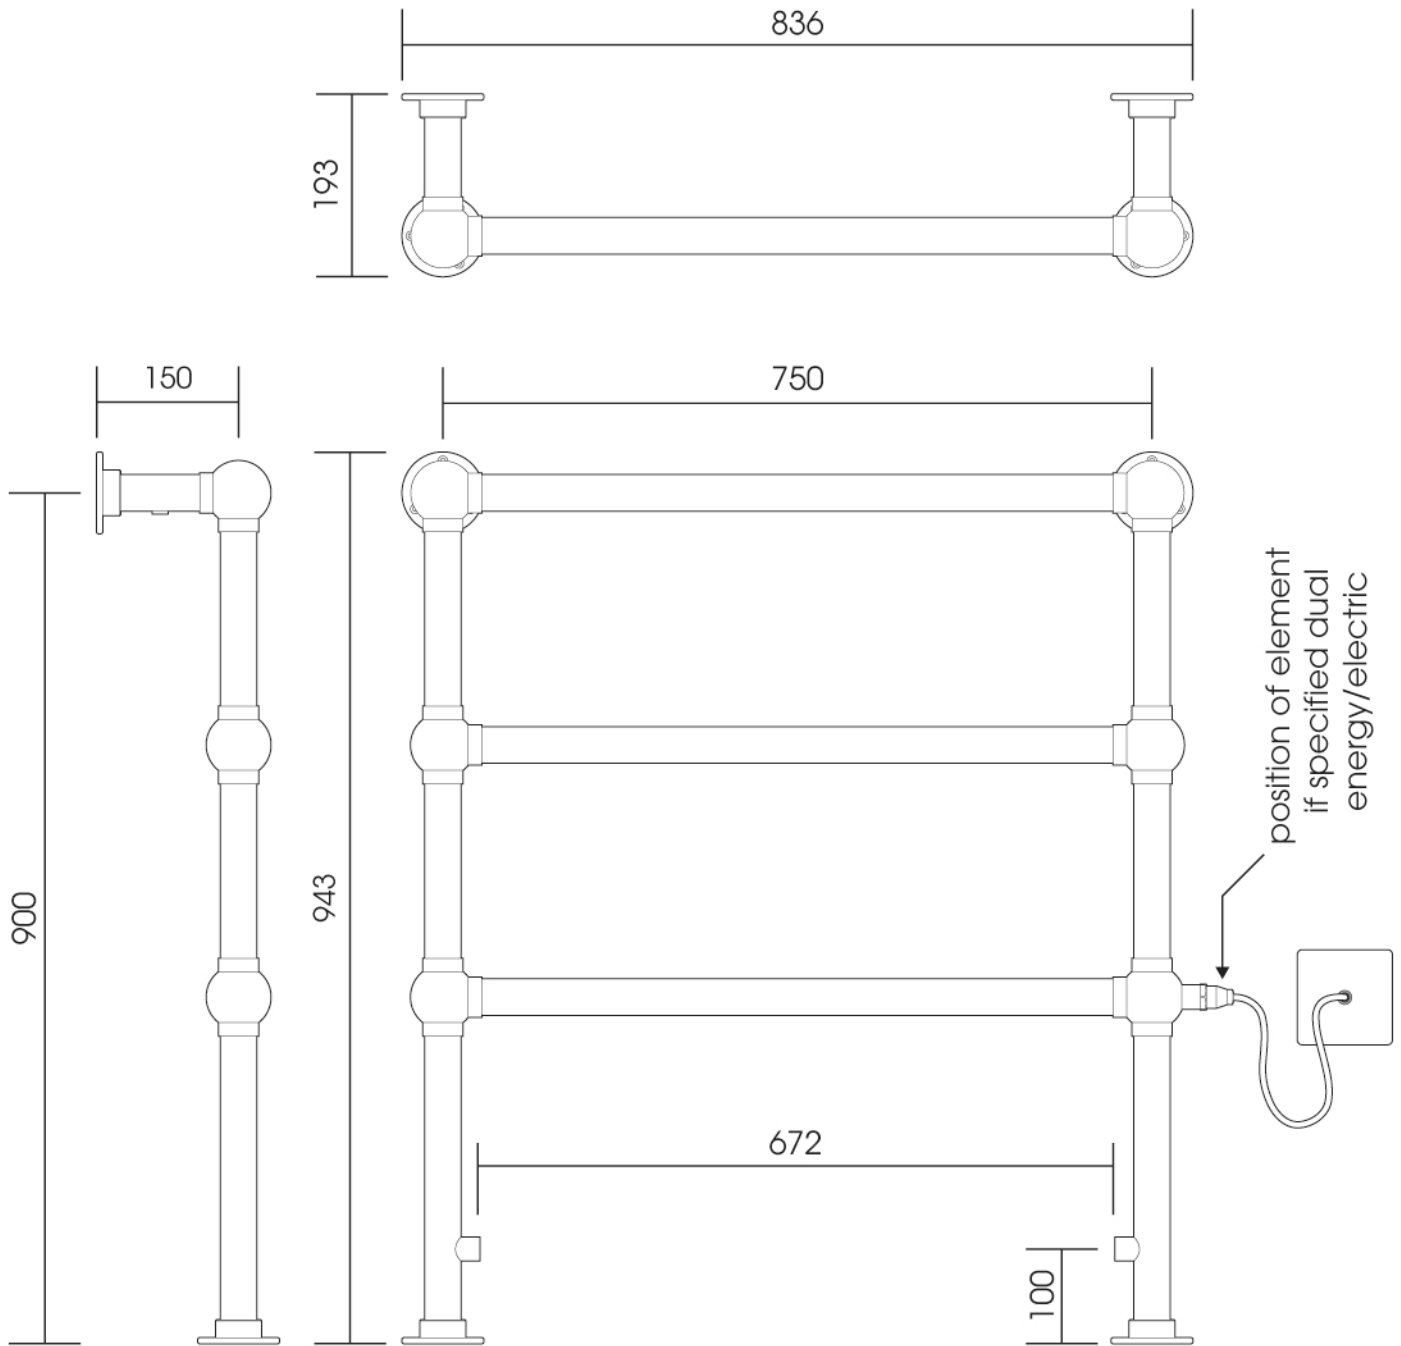

LG031

Height: 943

Tube \varnothing : 38.1

Width: 836

Output @ 50°C Δ T: 275 W

Depth: 193

Elec. element if specified: 150 W

All dimensions in millimetres

Manufactured from ISO/CEN CuZn30As (BS CZ126) brass tube

Vogue UK Ltd. reserve the right to alter specifications without prior notice.
All measurements are nominal dimensions only, and are not binding

SCALE 1:8