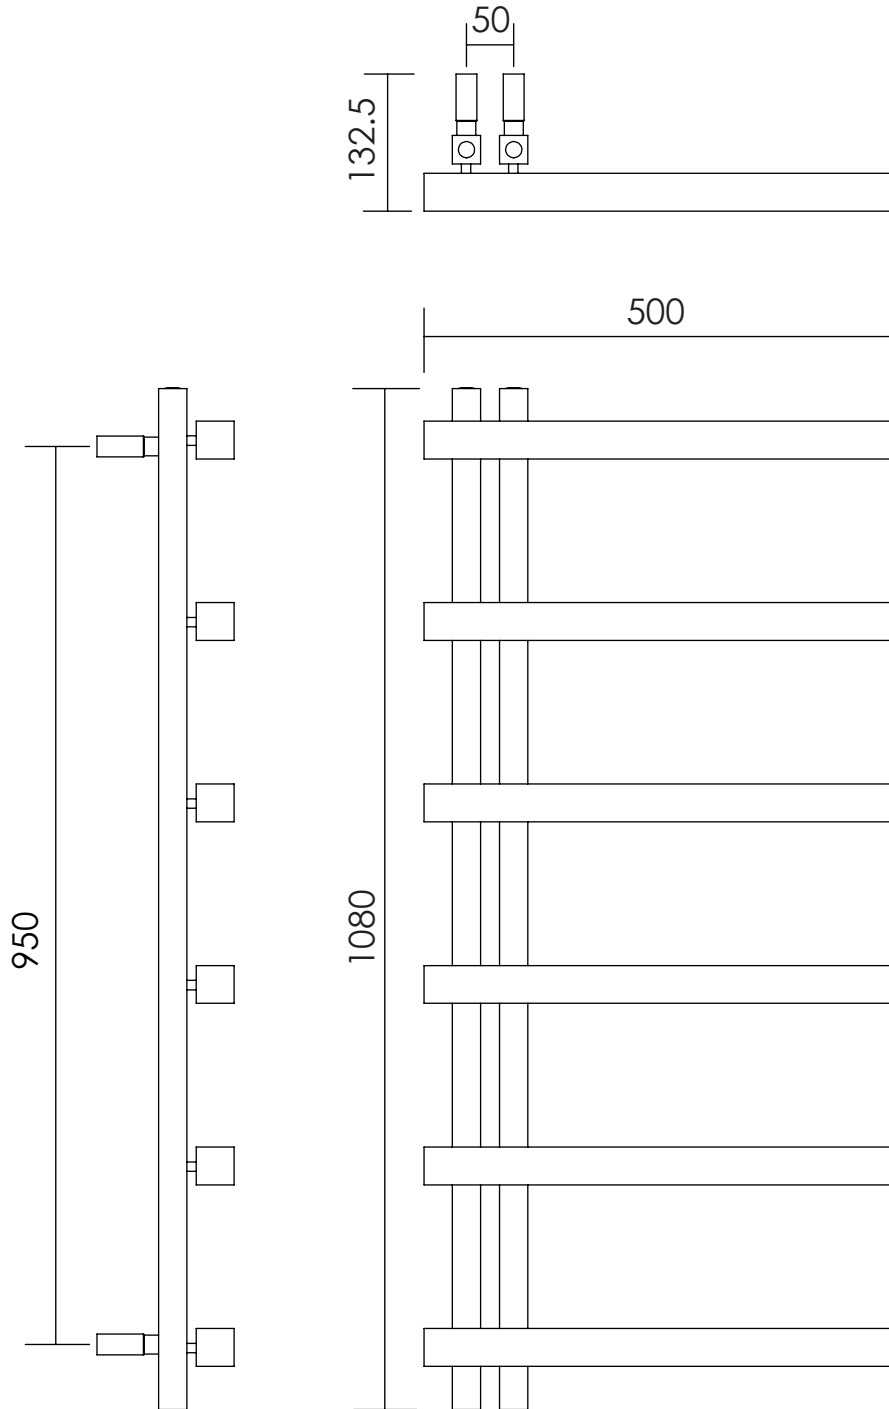

CN030

Height: 1080
Width: 500
Depth: 132.5

Tube Ø: 30sq + 40sq
Output @50°CΔT: 392 W
Elec. element if specified: 150 W

Vogue UK Ltd. reserve the right to alter specifications without prior notice. ALL MEASUREMENTS ARE NOMINAL DIMENSIONS ONLY, AND ARE NOT BINDING.

VOGUE

UK

Strawberry Lane Industrial Estate
Willenhall, West Midlands WV13 3RS
Tel: (0) 1902 387000 Fax: (0)1902 387001
e-mail: sales@vogueuk.co.uk www.vogueuk.co.uk

DIMENSIONS ARE IN MILLIMETERS

MATERIAL: Mild Steel

SCALE: 1:8