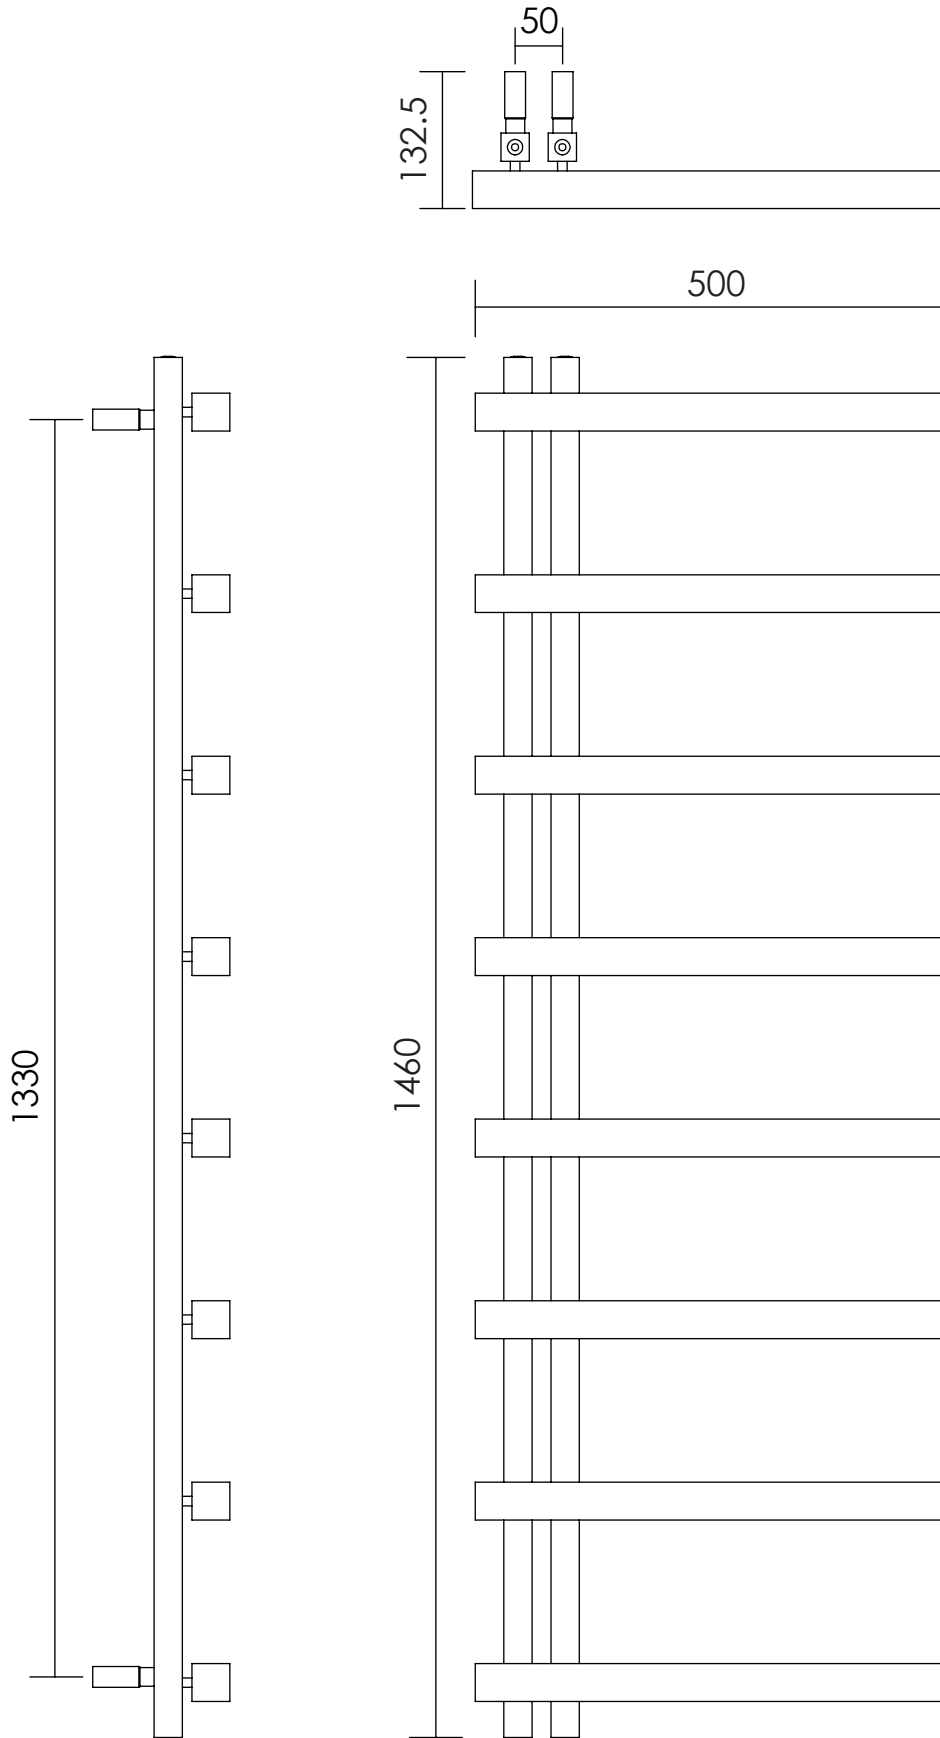

CN030

Height: 1460
Width: 500
Depth: 132.5

Tube Ø: 30sq + 40sq
Output @50°CΔT: 524 W
Elec. element if specified: 200 W

Vogue UK Ltd. reserve the right to alter specifications without prior notice. ALL MEASUREMENTS ARE NOMINAL DIMENSIONS ONLY, AND ARE NOT BINDING.

VOGUE

UK

Strawberry Lane Industrial Estate
Willenhall, West Midlands WV13 3RS
Tel: (0) 1902 387000 Fax: (0)1902 387001
e-mail: sales@vogueuk.co.uk www.vogueuk.co.uk

DIMENSIONS ARE IN MILLIMETERS

MATERIAL: Mild Steel

SCALE: 1:8