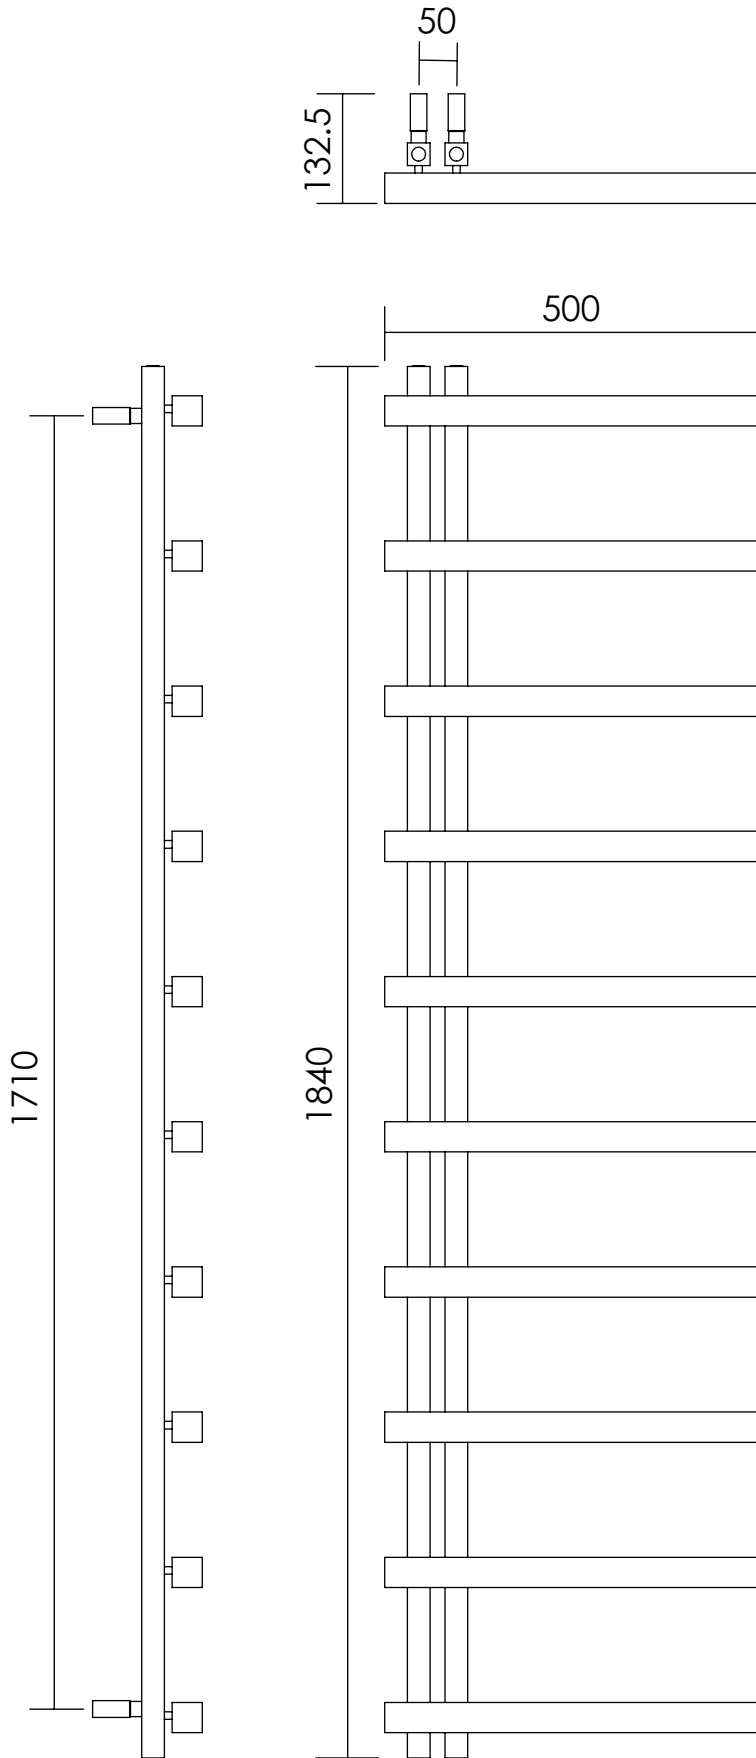

CN030

Height: 1840
Width: 500
Depth: 132.5

Tube Ø: 30sq + 40sq
Output @50°CΔT: 656 W
Elec. element if specified: 300 W

Vogue UK Ltd. reserve the right to alter specifications without prior notice. ALL MEASUREMENTS ARE NOMINAL DIMENSIONS ONLY, AND ARE NOT BINDING.

VOGUE

UK

Strawberry Lane Industrial Estate
Willenhall, West Midlands WV13 3RS
Tel: (0) 1902 387000 Fax: (0)1902 387001
e-mail: sales@vogueuk.co.uk www.vogueuk.co.uk

DIMENSIONS ARE IN MILLIMETERS

MATERIAL: Mild Steel

SCALE: 1:10