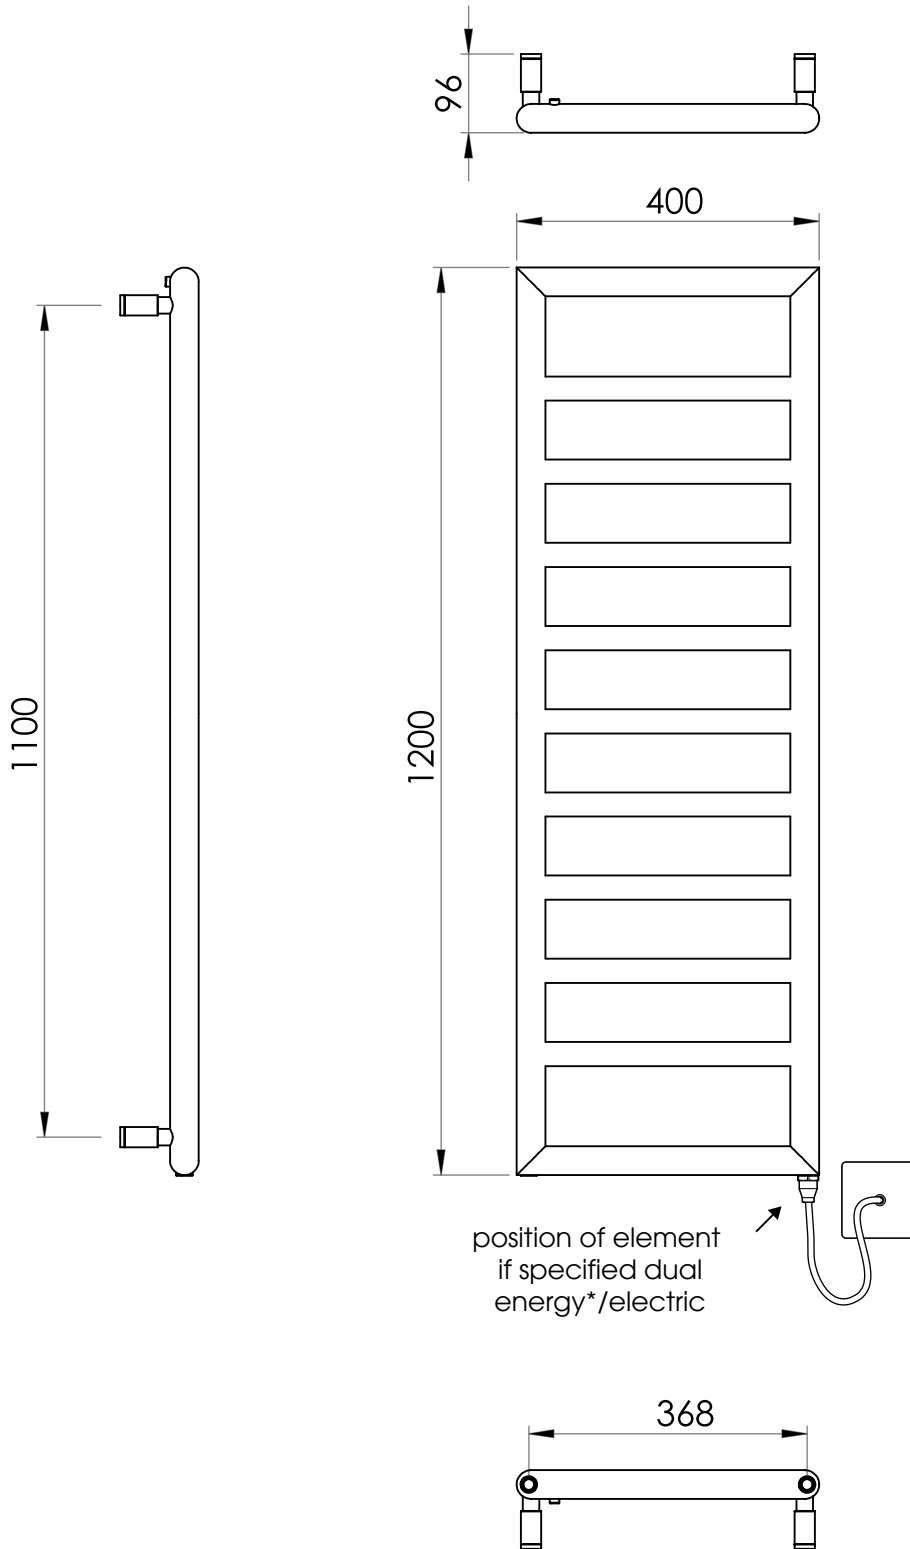

# CN036 1200X400

Height: 1200  
Width: 400  
Depth: 96-111

Tube Ø: 38 + 32  
Output @50°CΔT: 292 W  
Elec. element if specified: 200 W

Vogue UK Ltd. reserve the right to alter specifications without prior notice. ALL MEASUREMENTS ARE NOMINAL DIMENSIONS ONLY, AND ARE NOT BINDING.

MATERIAL: Mild steel

SCALE: 1:10