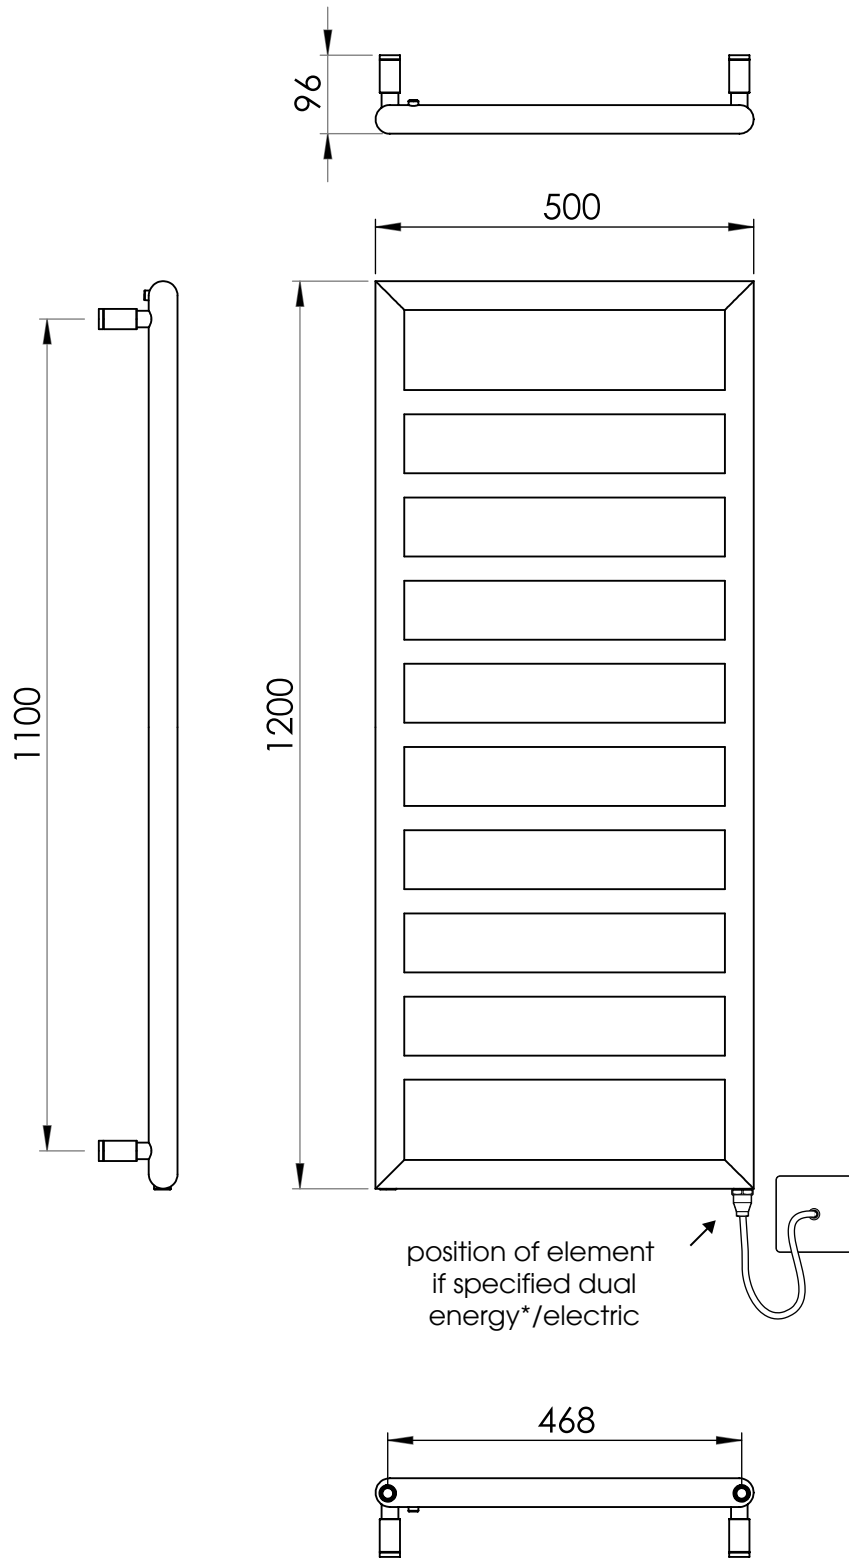

CN036 1200X500

Height: 1200
Width: 500
Depth: 96-111

Tube Ø: 38 + 32
Output @50°CΔT: 335 W
Elec. element if specified: 200 W

Vogue UK Ltd. reserve the right to alter specifications without prior notice. ALL MEASUREMENTS ARE NOMINAL DIMENSIONS ONLY, AND ARE NOT BINDING.

MATERIAL: Mild steel

SCALE: 1:10