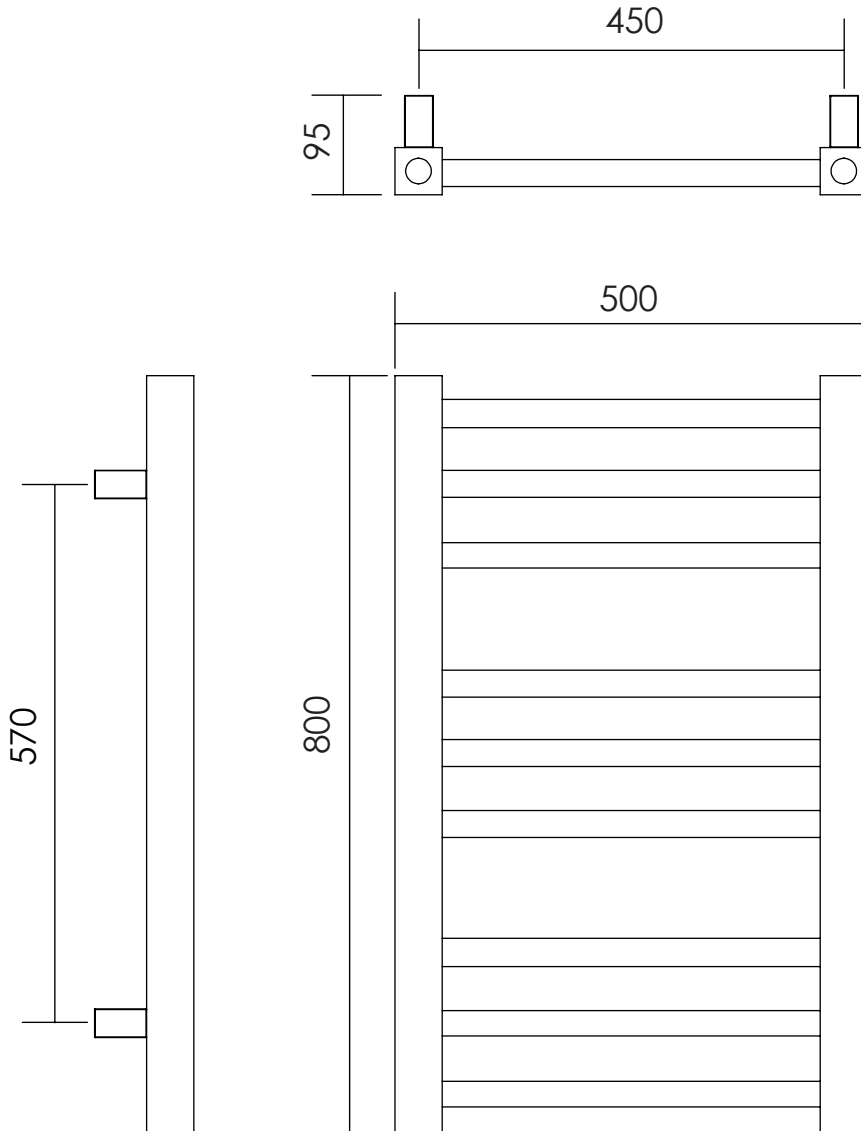

# MD074

Height: 800  
Width: 500  
Depth: 95-110

Tube Ø: 30 Sq + 50 Sq  
Output @50°CΔT: 271 W  
Elec. element if specified: 150 W

Vogue UK Ltd. reserve the right to alter specifications without prior notice. ALL MEASUREMENTS ARE NOMINAL DIMENSIONS ONLY, AND ARE NOT BINDING.

# VOGUE

UK

Strawberry Lane Industrial Estate  
Willenhall, West Midlands WV13 3RS  
Tel: (0) 1902 387000 Fax: (0)1902 387001  
e-mail: sales@vogueuk.co.uk www.vogueuk.co.uk

DIMENSIONS ARE IN MILLIMETERS

MATERIAL: Mild Steel

SCALE: 1:8