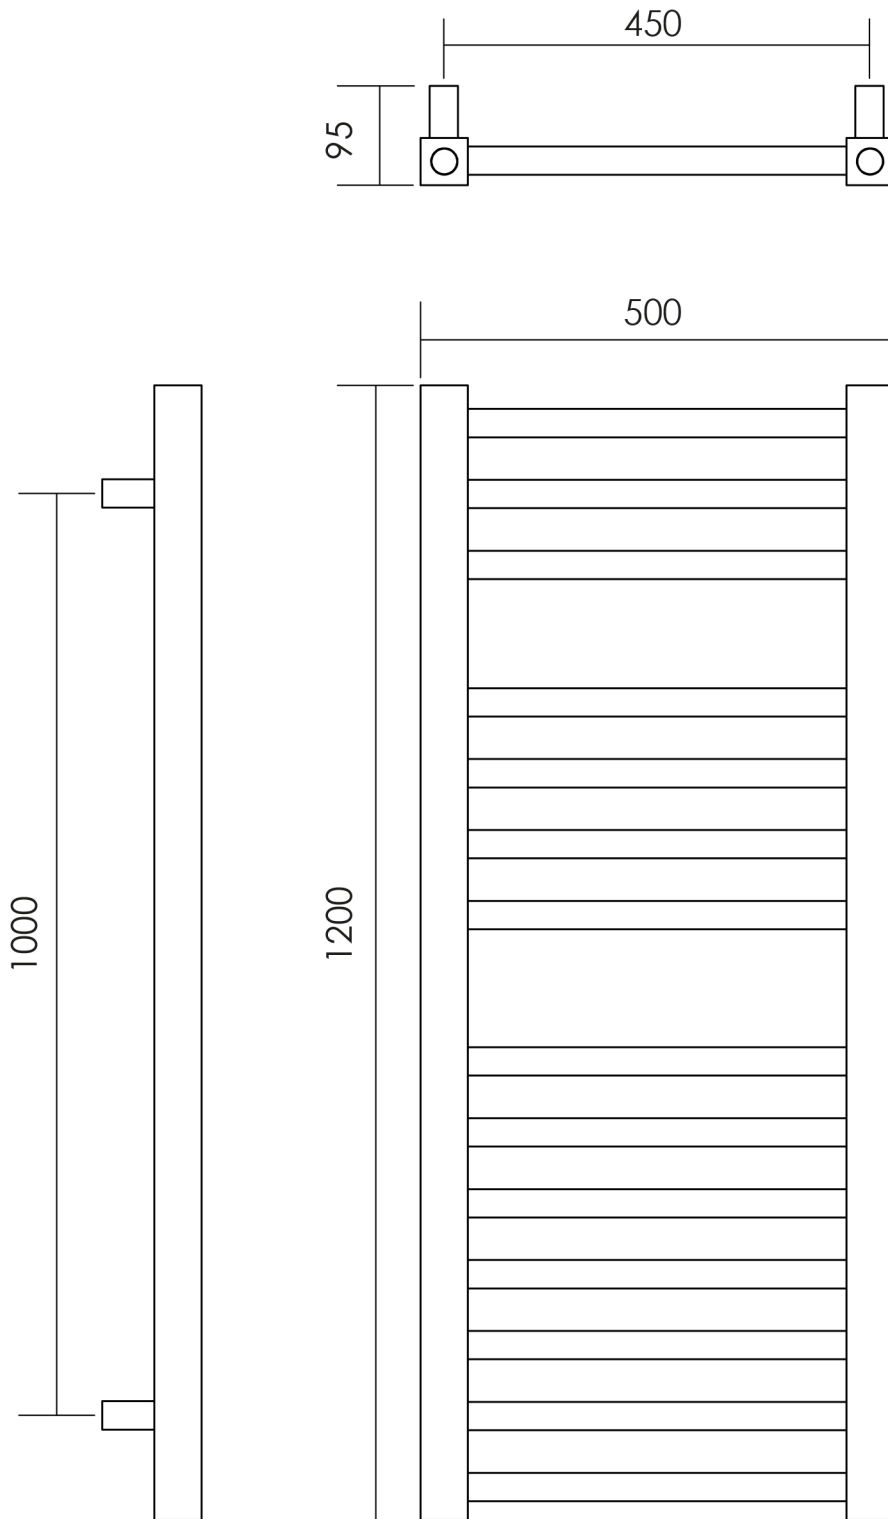

MD074

Height: 1200
Width: 500
Depth: 95-110

Tube Ø: 30 Sq + 50 Sq
Output @50°CΔT: 416 W
Elec. element if specified: 300 W

Vogue UK Ltd. reserve the right to alter specifications without prior notice. ALL MEASUREMENTS ARE NOMINAL DIMENSIONS ONLY, AND ARE NOT BINDING.

VOGUE

UK

Strawberry Lane Industrial Estate
Willenhall, West Midlands WV13 3RS
Tel: (0) 1902 387000 Fax: (0)1902 387001
e-mail: sales@vogueuk.co.uk www.vogueuk.co.uk

DIMENSIONS ARE IN MILLIMETERS

MATERIAL: Mild Steel

SCALE: 1:8