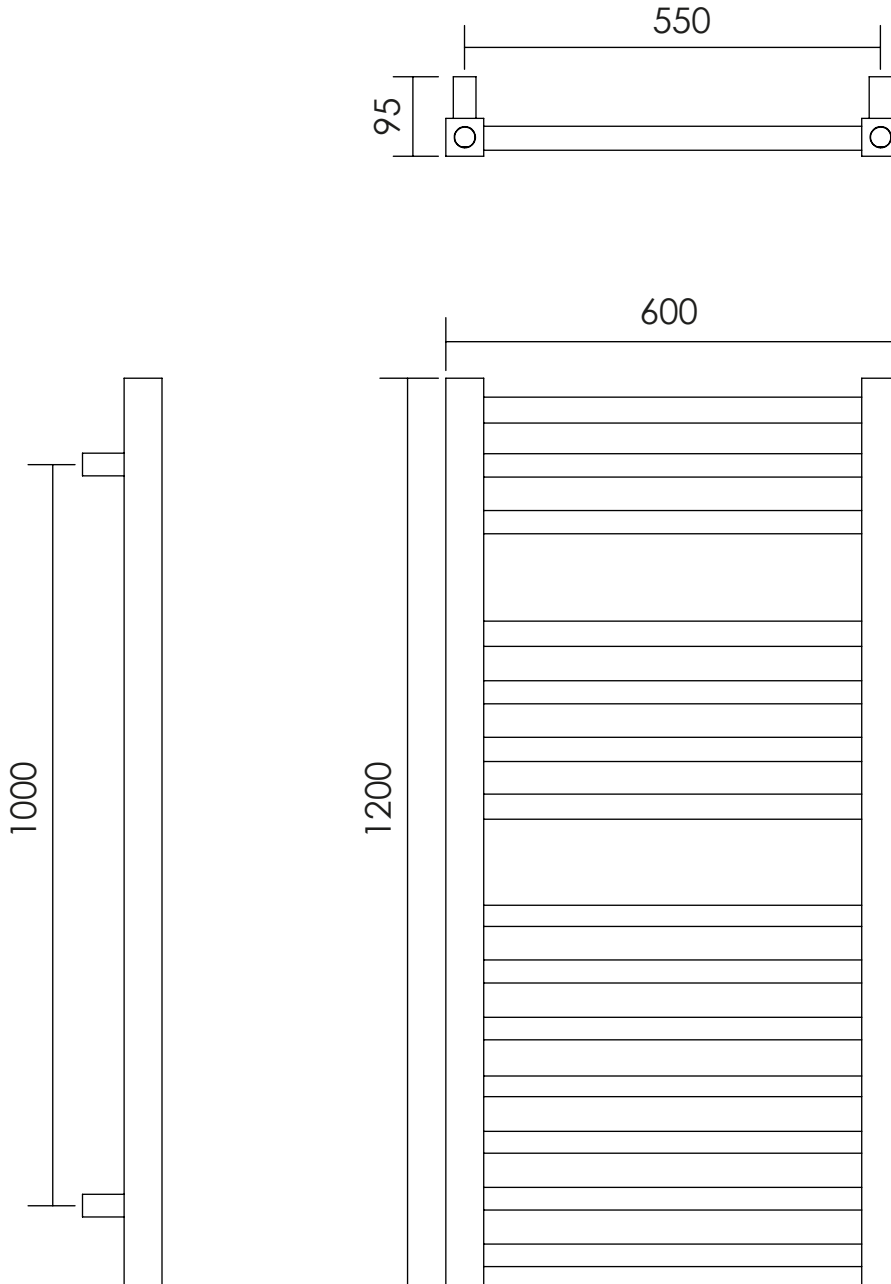

MD074

Height: 1200
Width: 600
Depth: 95-110

Tube Ø: 30 Sq + 50 Sq
Output @50°CΔT: 477 W
Elec. element if specified: 300 W

Vogue UK Ltd. reserve the right to alter specifications without prior notice. ALL MEASUREMENTS ARE NOMINAL DIMENSIONS ONLY, AND ARE NOT BINDING.

VOGUE

Strawberry Lane Industrial Estate
Willenhall, West Midlands WV13 3RS
Tel: (0) 1902 387000 Fax: (0)1902 387001
e-mail: sales@vogueuk.co.uk www.vogueuk.co.uk

DIMENSIONS ARE IN MILLIMETERS

MATERIAL: Mild Steel

SCALE: 1:8