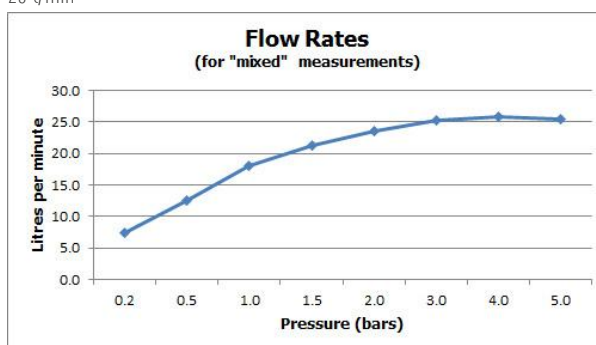

# SPECIFICATION SHEET

**COLLECTION:** SYNERGIE

**PRODUCT CODE:** SYN-240D-C/P

**DESCRIPTION:**

waterfall bath spout  
deck mounted  
minimum operating pressure 1.5 bar MP

**FINISH:**

Chrome

**MINIMUM OPERATING PRESSURE:**

1.5 bar MP

**FLOW RATE AT 3.0 BAR FLOW PRESSURE:**

25 l/min

tel: 01934 744466  
email: sales@vado.com  
www.vado.com

**where inspiration flows**  
taps | showering | accessories