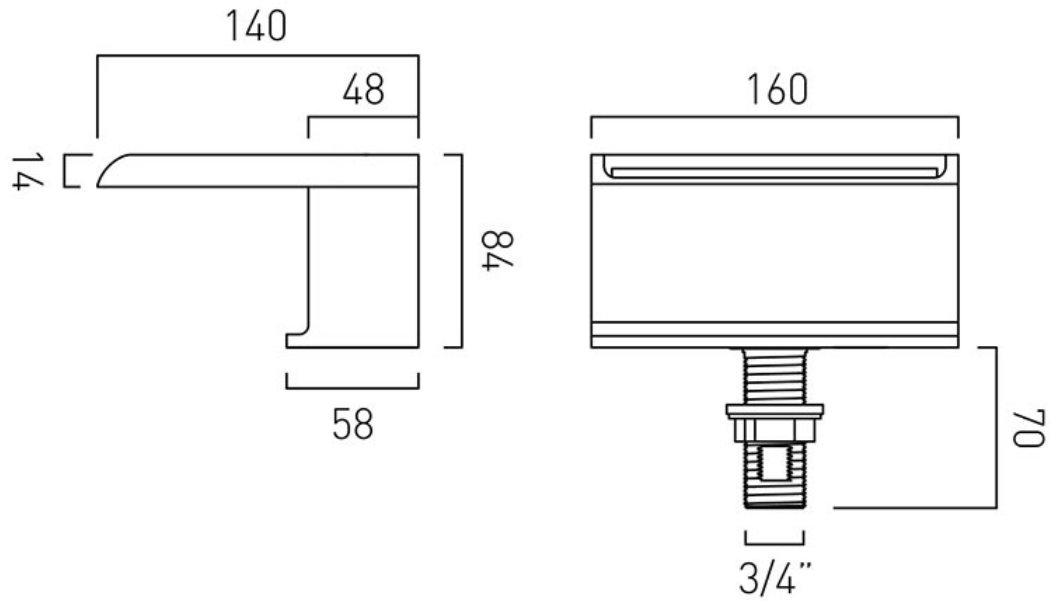

# SPECIFICATION SHEET

**COLLECTION:** SYNERGIE

**PRODUCT CODE:** SYN-240D-C/P

**DESCRIPTION:**

waterfall bath spout  
deck mounted  
minimum operating pressure 1.5 bar MP

**FINISH:**

Chrome

**MINIMUM OPERATING PRESSURE:**

1.5 bar MP

**FLOW RATE AT 3.0 BAR FLOW PRESSURE:**

25 l/min

tel: 01934 744466  
email: sales@vado.com  
www.vado.com

**where inspiration flows**  
taps | showering | accessories

# TECHNICAL DRAWING

**COLLECTION:** SYNERGIE

**PRODUCT CODE:** SYN-240D-C/P

tel: 01934 744466  
email: sales@vado.com  
www.vado.com

**where inspiration flows**  
taps | showering | accessories