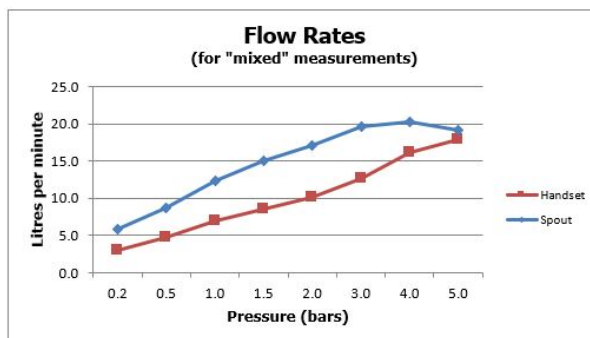

MINIMUM OPERATING PRESSURE:

3.0 bar HP

tel: 01934 744466
email: sales@vado.com
www.vado.com

where inspiration flows
taps | showering | accessories