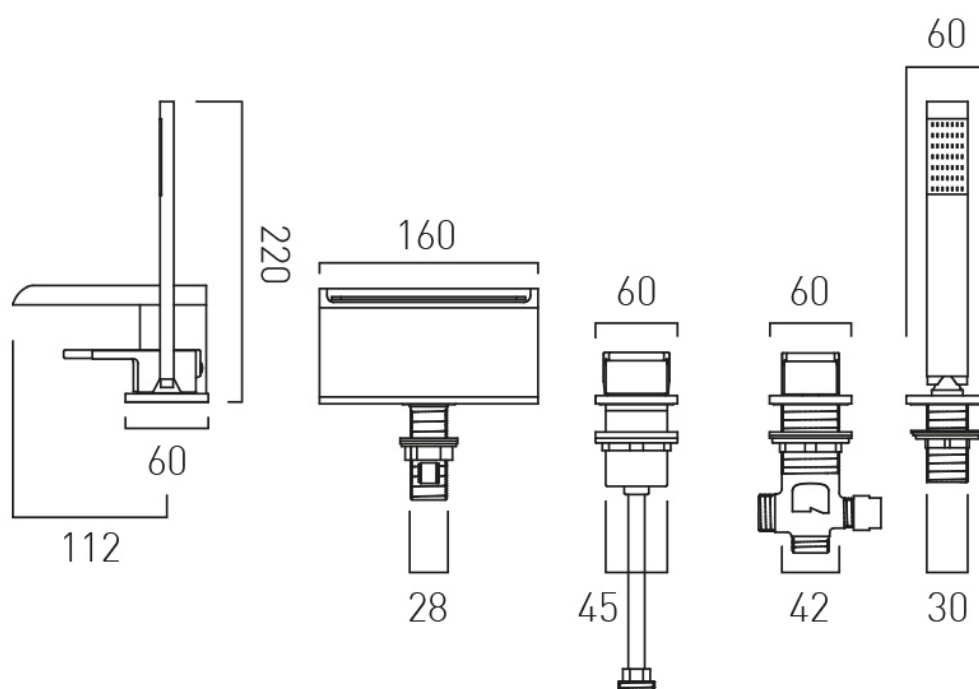

## DESCRIPTION:

4 hole bath shower mixer  
with waterfall spout  
single lever  
deck mounted  
with shower kit  
diverter cartridge F-803-33/2X  
ceramic cartridge CAR-KN40  
2 x 3/4" x 3/4" 600mm fl exipipe connectors  
1 x 2m shower hose  
2 x 400 1/2" female fl exipipe connectors to valve  
valve deck mounted drill hole 46mm  
spout deck mounted drill hole 28mm  
diverter deck mounted drill hole 44mm  
handset deckmounted drill hole 32mm  
minimum operating pressure 3.0 bar HP

## MINIMUM OPERATING PRESSURE:

3.0 bar HP

tel: 01934 744466  
email: sales@vado.com  
www.vado.com

**where inspiration flows**  
taps | showering | accessories

# TECHNICAL DRAWING

**COLLECTION:** SYNERGIE

**PRODUCT CODE:** SYN-232-CP

tel: 01934 744466  
email: [sales@vado.com](mailto:sales@vado.com)  
[www.vado.com](http://www.vado.com)

**where inspiration flows**  
taps | showering | accessories