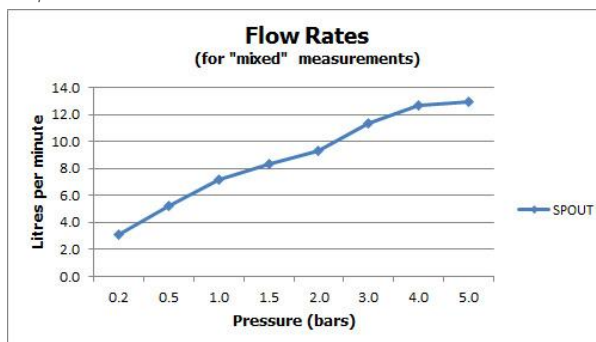

SPECIFICATION SHEET

COLLECTION: SYNERGIE

PRODUCT CODE: SYN-100E/SB-C/P

DESCRIPTION:

progressive extended mono basin mixer
with waterfall spout
single lever
deck mounted
smooth bodied
without universal basin waste
ceramic cartridge SYN-CART/A
deck mount drill hole diameter 35mm
minimum operating pressure 0.2 bar LP

FINISH:

Chrome

FLOW REGULATOR:

flow regulator fitted as standard

MINIMUM OPERATING PRESSURE:

0.2 bar LP

FLOW RATE AT 3.0 BAR FLOW PRESSURE:

11 l/min