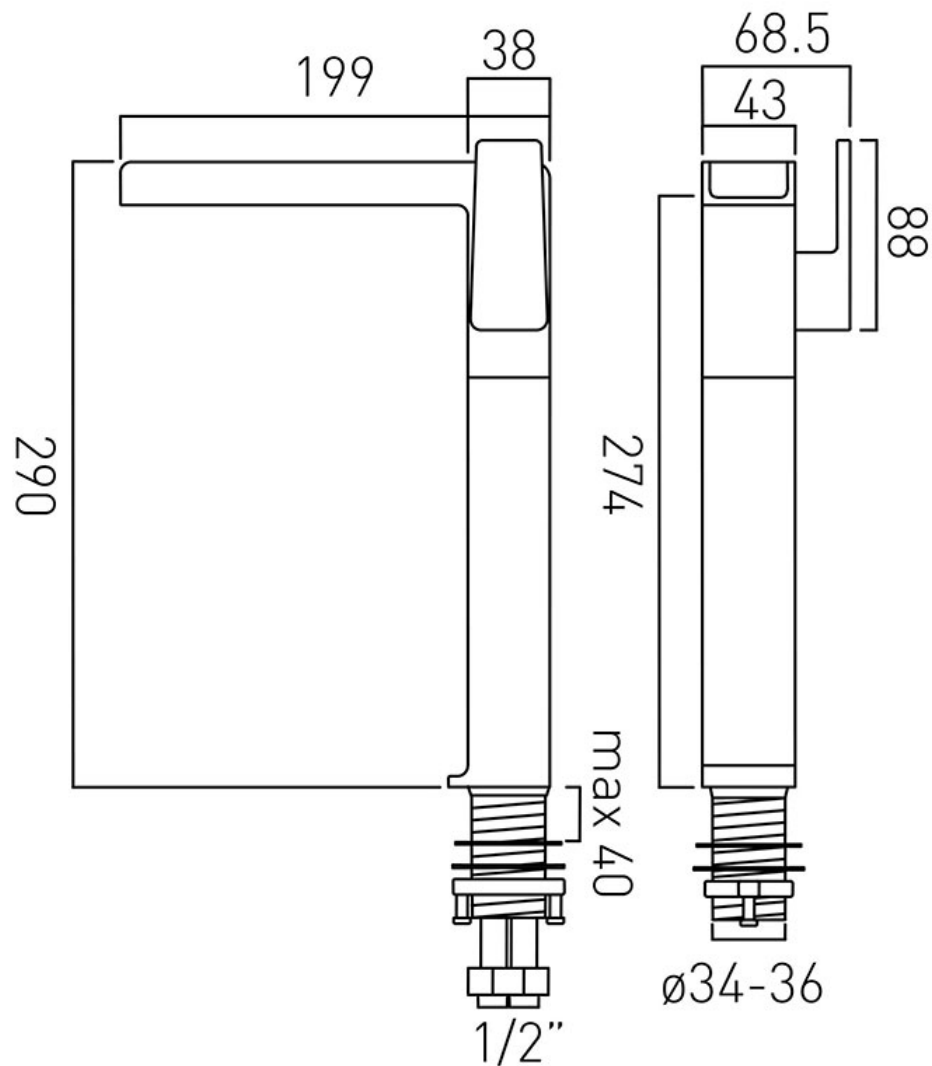

SPECIFICATION SHEET

COLLECTION: SYNERGIE

PRODUCT CODE: SYN-100E/SB-C/P

DESCRIPTION:

progressive extended mono basin mixer
with waterfall spout
single lever
deck mounted
smooth bodied
without universal basin waste
ceramic cartridge SYN-CART/A
deck mount drill hole diameter 35mm
minimum operating pressure 0.2 bar LP

FINISH:

Chrome

FLOW REGULATOR:

flow regulator fitted as standard

MINIMUM OPERATING PRESSURE:

0.2 bar LP

FLOW RATE AT 3.0 BAR FLOW PRESSURE:

11 l/min

tel: 01934 744466
email: sales@vado.com
www.vado.com

where inspiration flows
taps | showering | accessories

TECHNICAL DRAWING

COLLECTION: SYNERGIE

PRODUCT CODE: SYN-100E/SB-C/P

tel: 01934 744466
email: sales@vado.com
www.vado.com