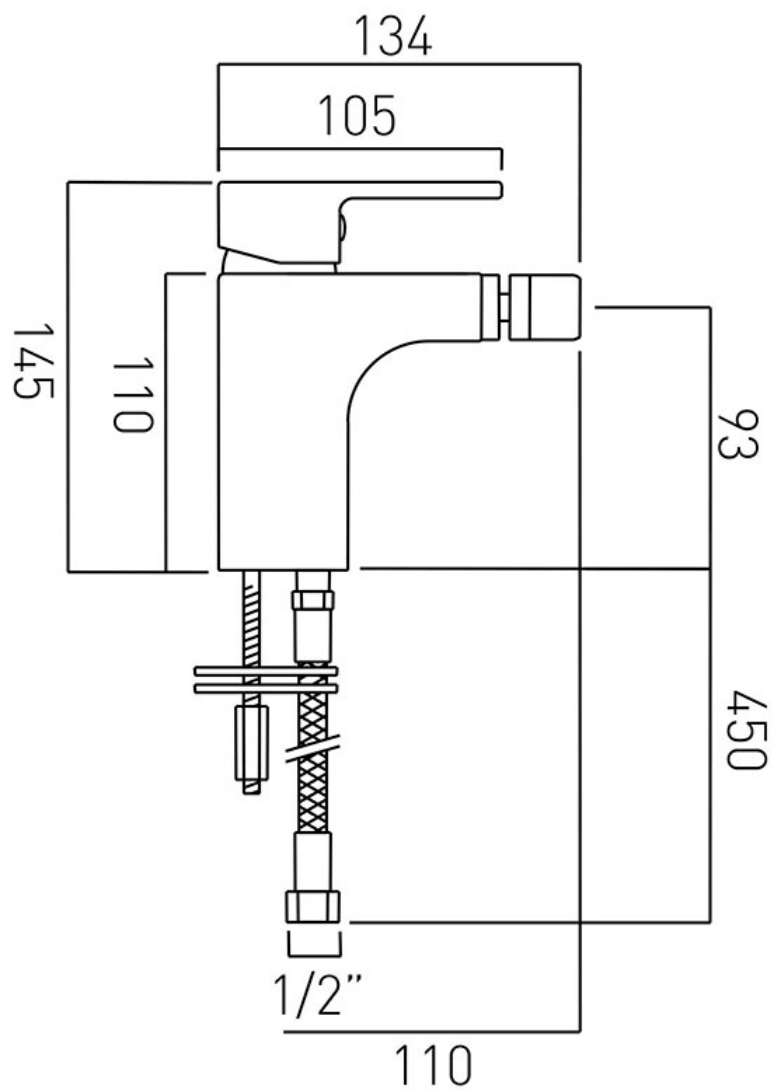

SPECIFICATION SHEET

COLLECTION: LIFE

PRODUCT CODE: LIF-110/SB-C/P

DESCRIPTION:

mono bidet mixer
single lever
deck mounted
smooth bodied
without pop-up waste
with water flow aerator
ceramic cartridge CAR-K35B
2 x 1/2" x 350mm flexipipe connections
deck mount drill hole diameter 32mm
minimum operating pressure 1.0 bar MP

FINISH:

Chrome

FLOW REGULATOR:

FR-100/5-PLA

MINIMUM OPERATING PRESSURE:

1.0 bar MP

FLOW RATE AT 3.0 BAR FLOW PRESSURE:

17 l/min

tel: 01934 744466
email: sales@vado.com
www.vado.com

where inspiration flows
taps | showering | accessories

TECHNICAL DRAWING

COLLECTION: LIFE

PRODUCT CODE: LIF-110/SB-C/P

tel: 01934 744466
email: sales@vado.com
www.vado.com