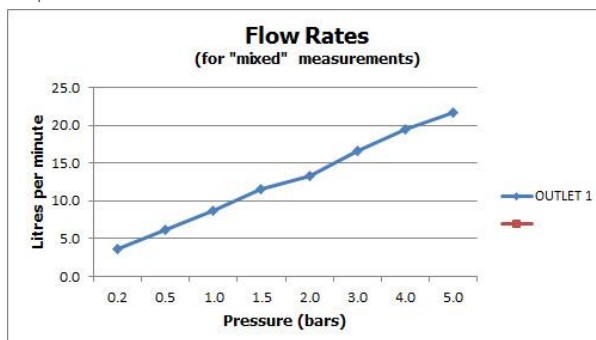

FINISH:

Chrome

FLOW REGULATOR:

FR-100/5-PLA

MINIMUM OPERATING PRESSURE:

1.0 bar MP

FLOW RATE AT 3.0 BAR FLOW PRESSURE:

17 l/min