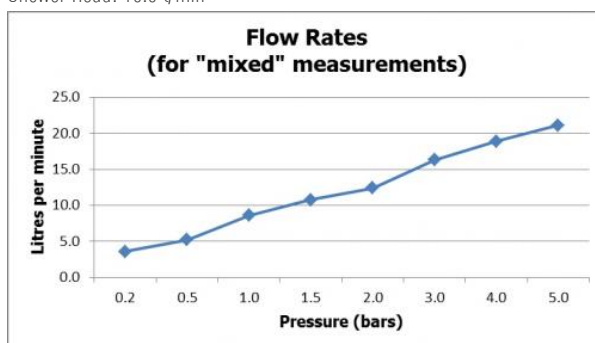

FLOW RATE AT 3.0 BAR FLOW PRESSURE:

Shower Head: 16.3 l/min

tel: 01934 744466
email: sales@vado.com
www.vado.com

where inspiration flows
taps | showering | accessories