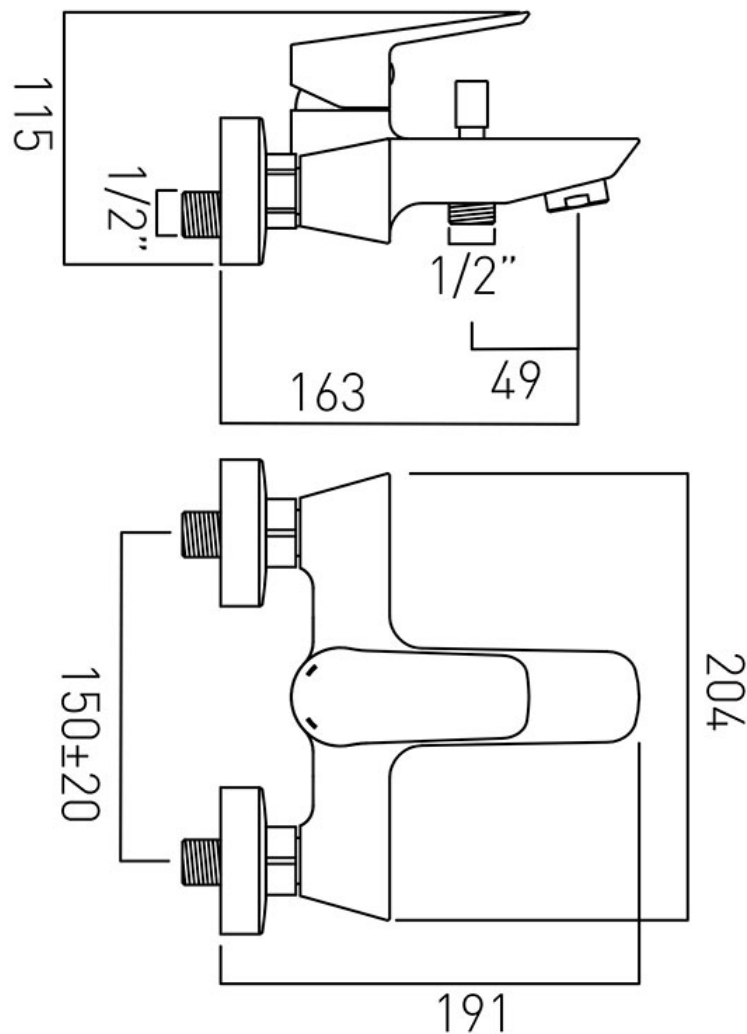

TECHNICAL DRAWING

COLLECTION: PHOTON

PRODUCT CODE: PHO-123-C/P

tel: 01934 744466
email: sales@vado.com
www.vado.com

where inspiration flows
taps | showering | accessories