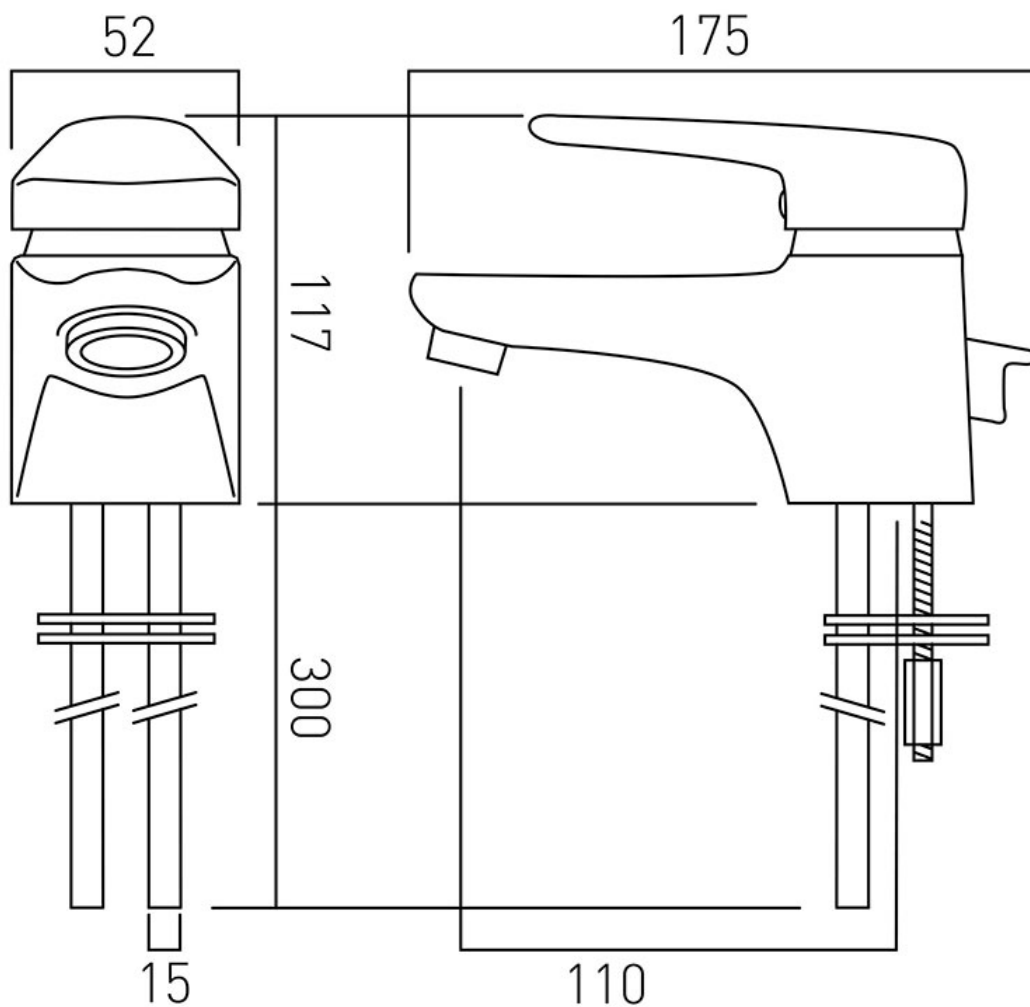

TECHNICAL DRAWING

COLLECTION: CHELSEA

PRODUCT CODE: CHE-100-C/P

tel: 01934 744466
email: sales@vado.com
www.vado.com

where inspiration flows
taps | showering | accessories