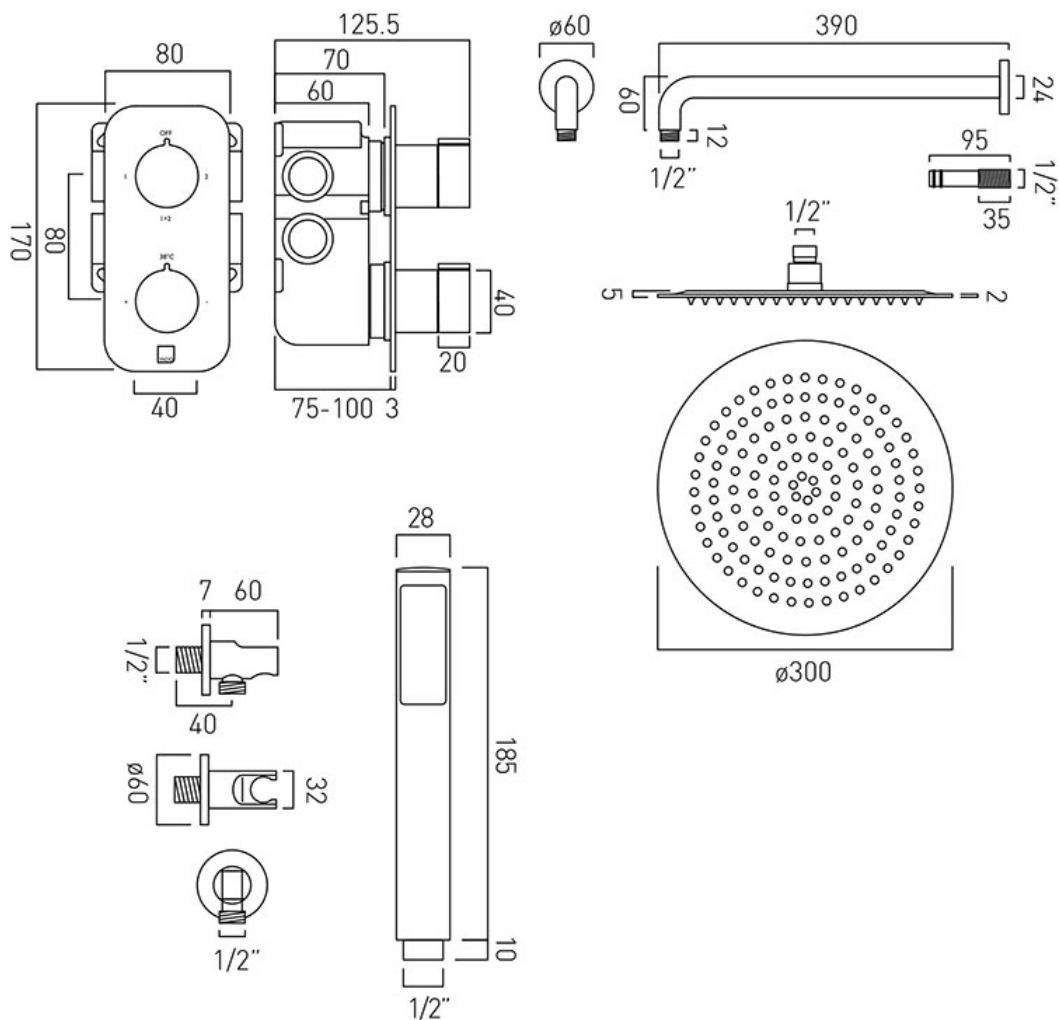

SPECIFICATION SHEET

COLLECTION: ALTITUDE

PRODUCT CODE: TAB-1721/ALT-CP

DESCRIPTION:

tablet altitude vertical

- 2 outlet, 2 handle valve with all-flow function
 - aquablade 300mm round head with shower arm
 - zoo shower kit with integrated outlet and bracket
- minimum operating pressure 0.2 bar LP

kit comprises:

TAB-148/2-ALT-C/P

AQB-RO/30/SA/A-C/P

ZOO-SFMKWO-C/P

shower valve includes fittings for 1/2" and 3/4" pipework

min-max wall mount 75-100mm (standard)

optimum installation depth 88mm (standard)

www.vado.com

where inspiration flows

taps | showering | accessories

VADO

TECHNICAL DRAWING

COLLECTION: ALTITUDE

PRODUCT CODE: TAB-1721/ALT-CP

tel: 01934 744466
email: sales@vado.com
www.vado.com