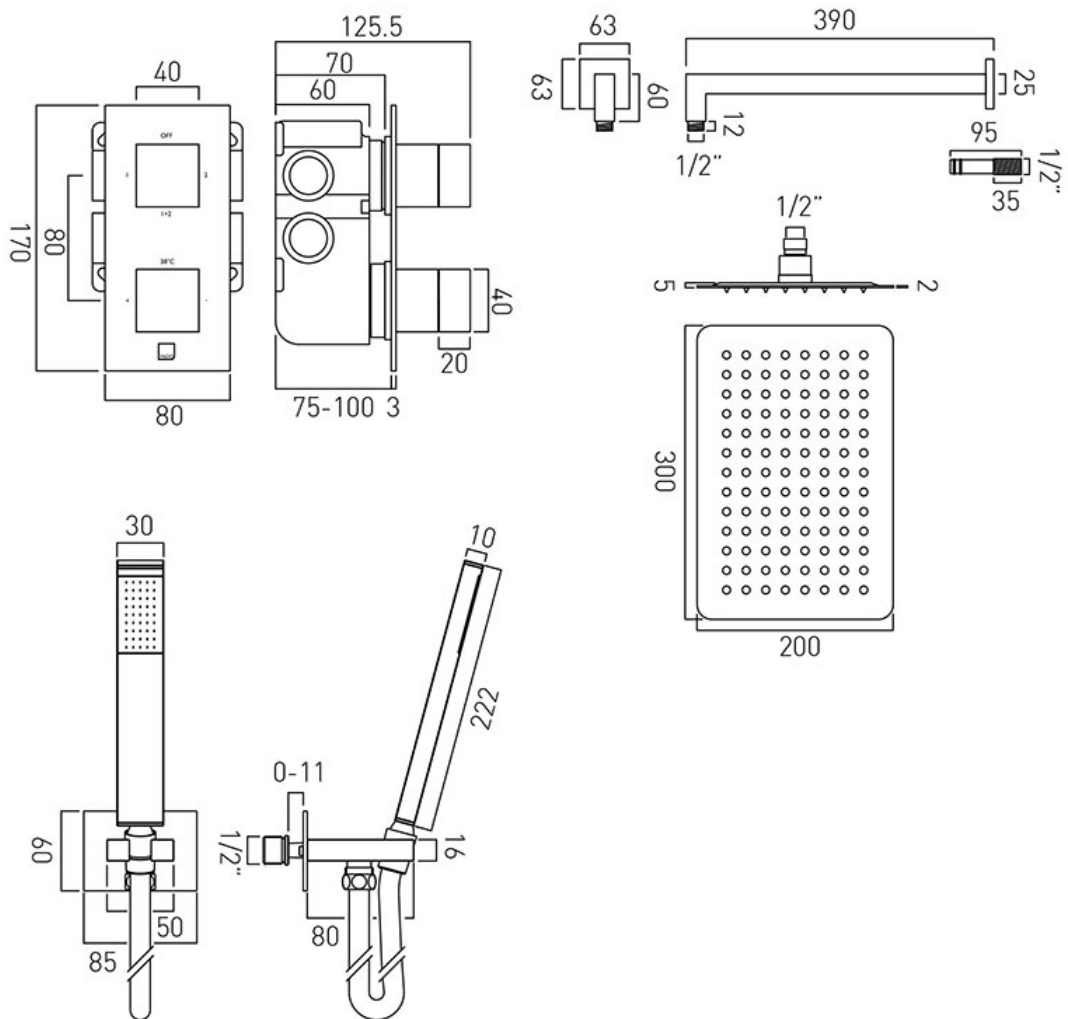

SPECIFICATION SHEET

COLLECTION: NOTION

PRODUCT CODE: TAB-1721/NOT-CP

DESCRIPTION:

tablet notion vertical

- 2 outlet, 2 handle valve with all-flow function
 - aquablade 200mm x 300mm rectangular head and shower arm
 - instinct shower kit with integrated outlet and bracket
- minimum operating pressure 0.2 bar LP

kit comprises:

TAB-148/2-NOT-C/P

AQB-20X30/SA/A-C/P

INS-SFMKW0-C/P

shower valve includes fittings for 1/2" and 3/4" pipework

min-max wall mount 75-100mm (standard)

optimum installation depth 88mm (standard)

FINISH:

Chrome

FLOW REGULATOR:

FR-SHOWER/9-C/P (2 are required)

MINIMUM OPERATING PRESSURE:

1.0 bar MP

tel: 01934 744466

email: sales@vado.com

www.vado.com

where inspiration flows

taps | showering | accessories

TECHNICAL DRAWING

COLLECTION: NOTION

PRODUCT CODE: TAB-1721/NOT-CP

tel: 01934 744466
email: sales@vado.com
www.vado.com

where inspiration flows
taps | showering | accessories