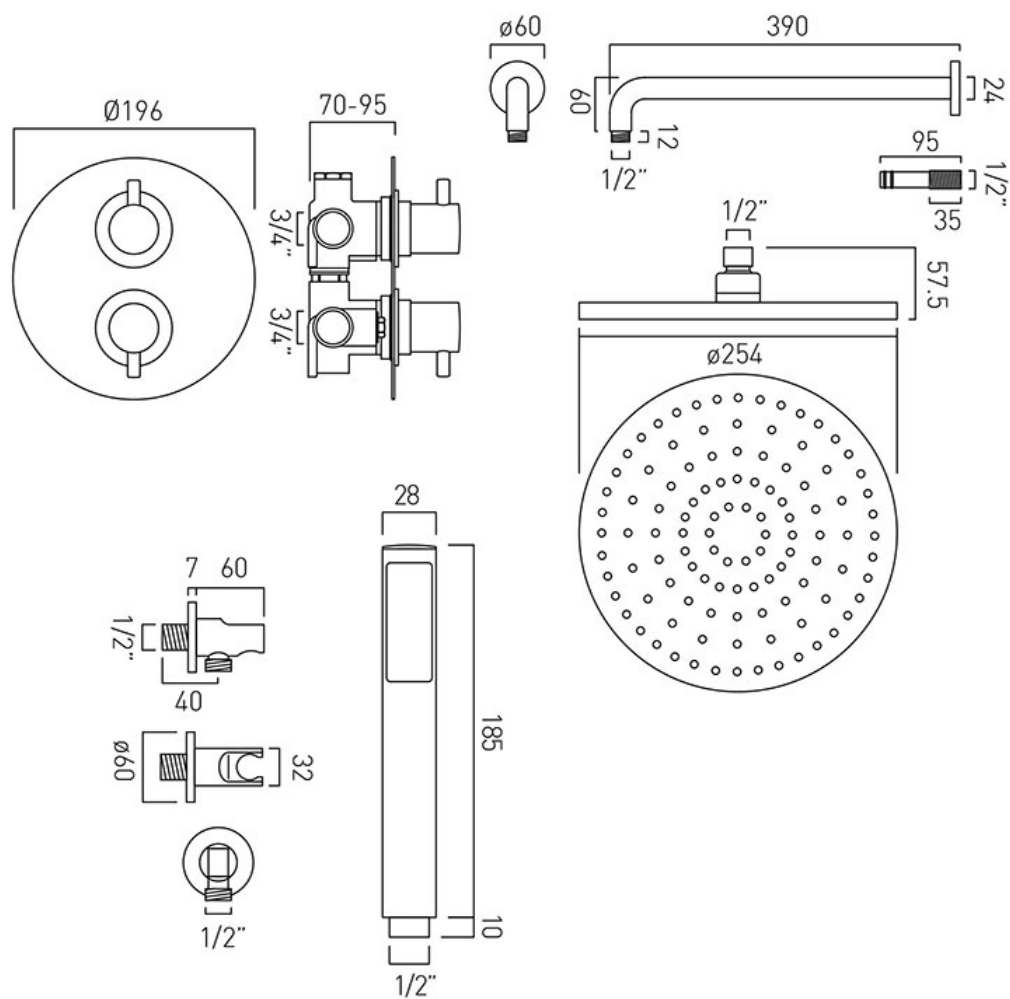

SPECIFICATION SHEET

COLLECTION: CELSIUS

PRODUCT CODE: DX-172251-CELRO-CP

DESCRIPTION:

Celsius Round

- 2 outlet thermostatic shower valve
- saturn 254mm head with shower arm
- zoo single function mini shower kit with integrated outlet

thermostatic cartridge V-001C-PLA
diverter cartridge FL-804-33X/3X
minimum operating pressure 1.0 bar MP

kit comprises:
CEL-148D/2/RO-C/P
WG-SATURN2/SA-C/P
ZOO-SFMKW0-C/P

shower valve includes 3/4" - 1/2" adaptors
min-max wall mount 70-95mm
optimum installation depth 82mm

FINISH:

Chrome

FLOW REGULATOR:

FR-SHOWER/9-C/P

MINIMUM OPERATING PRESSURE:

1.0 bar MP

tel: 01934 744466
email: sales@vado.com
www.vado.com

where inspiration flows
taps | showering | accessories

TECHNICAL DRAWING

COLLECTION: CELSIUS

PRODUCT CODE: DX-172251-CELRO-CP

tel: 01934 744466
email: sales@vado.com
www.vado.com

where inspiration flows
taps | showering | accessories