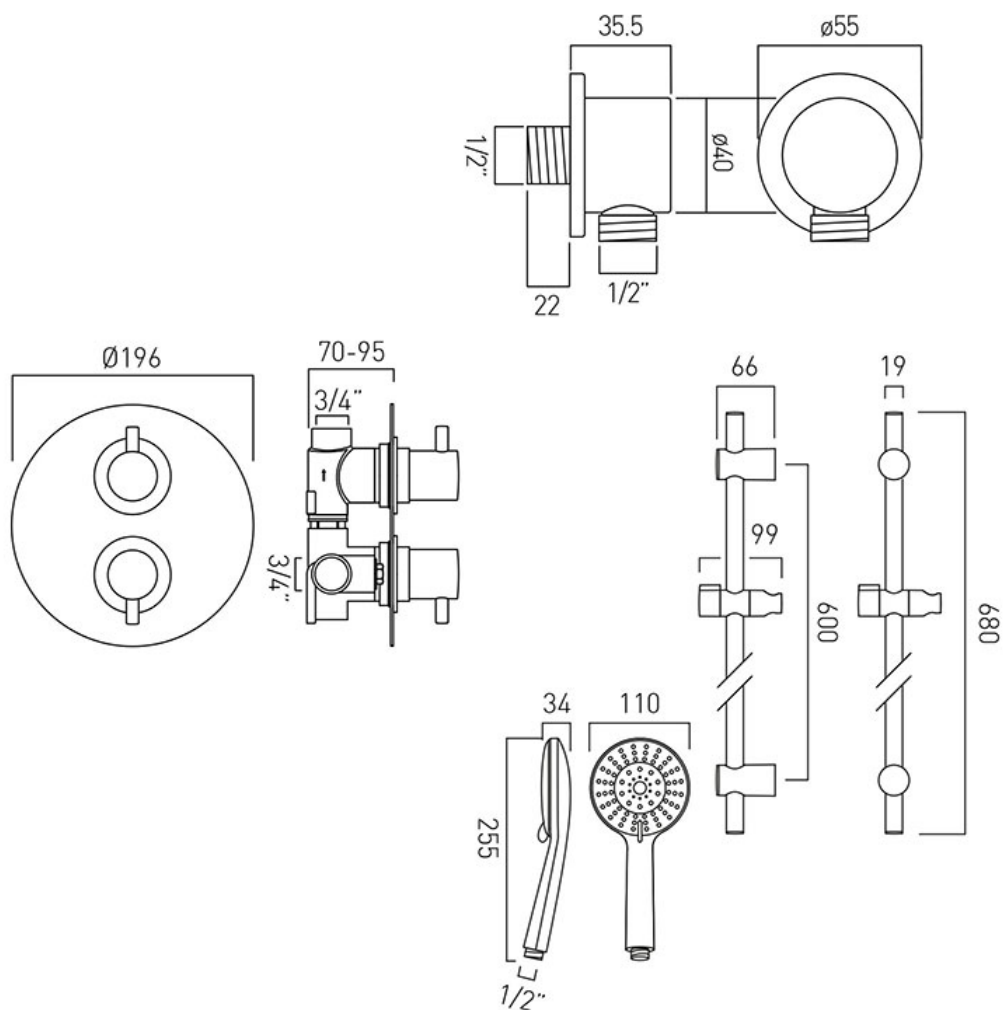

SPECIFICATION SHEET

COLLECTION: CELSIUS

PRODUCT CODE: DX-17120-CELRO-CP

DESCRIPTION:

Celsius

- 1 outlet thermostatic shower valve
- evolve 4 function slide rail shower kit
- elements wall outlet

thermostatic cartridge V-001C-PLA

flow cartridge C-301-RTC

minimum operating pressure 0.2 bar LP

kit comprises:

CEL-148D/RO-C/P

EVO-MFSRK-DB-C/P

ELE-OUTLET-C/P

shower valve includes 3/4" - 1/2" adaptors

min-max wall mount 70-95mm

optimum installation depth 82mm

FINISH:

Chrome

FLOW REGULATOR:

FR-SHOWER/9-C/P

MINIMUM OPERATING PRESSURE:

0.2 bar LP

tel: 01934 744466

email: sales@vado.com

www.vado.com

where inspiration flows

taps | showering | accessories

VADO

TECHNICAL DRAWING

COLLECTION: CELSIUS

PRODUCT CODE: DX-17120-CELRO-CP